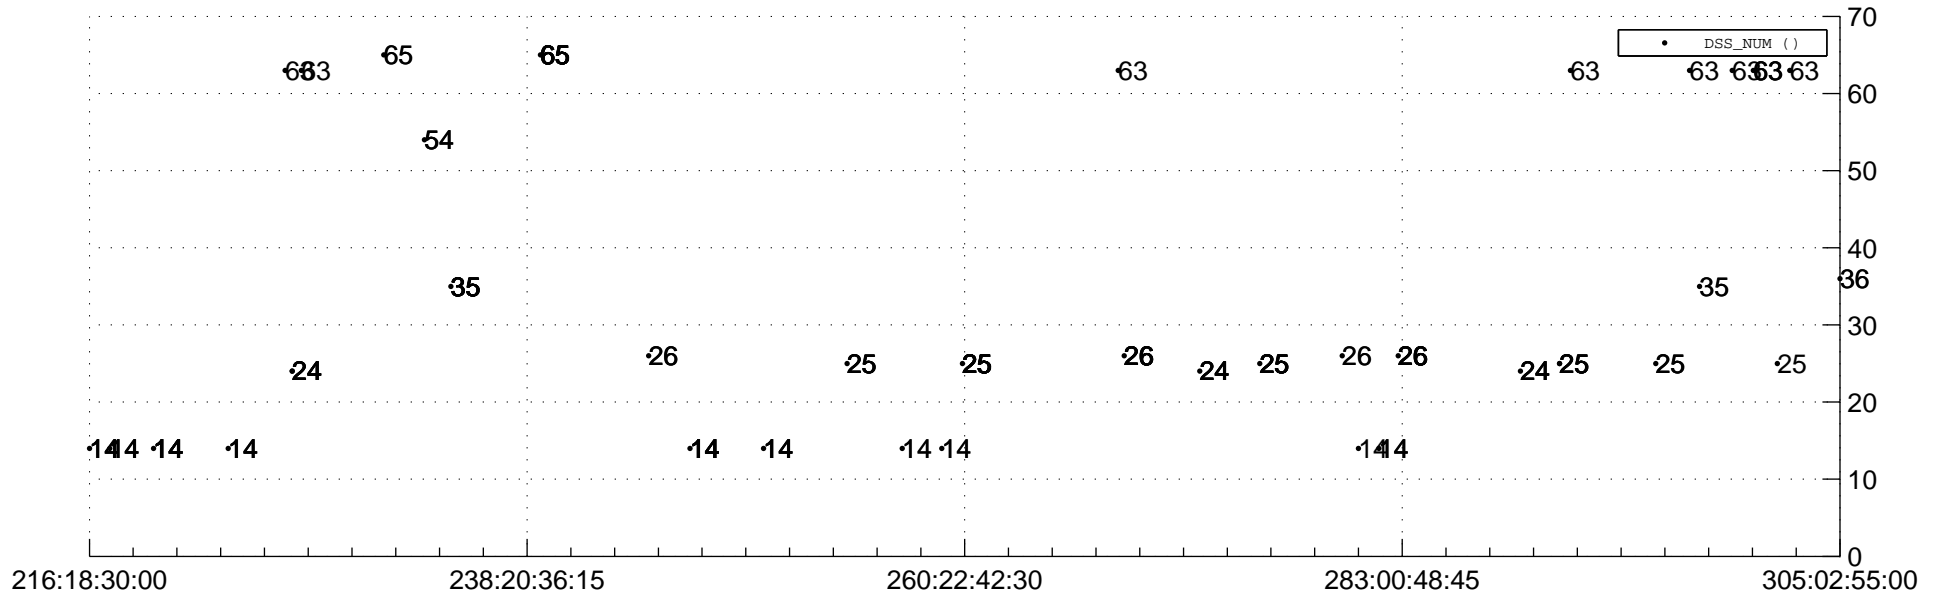

STEREO AHEAD Downlink Performance 2020:306

Number_of_Dropped_Frame

83

DSS_Station

Spacecraft Time (2020:216:18:30:00.000 -2020:305:02:55:00.000)

/disks/d81/project/stereo/mops/assessment/ahead/automation/output/engdump/yesterday/ahead_dp_2020_306.csv