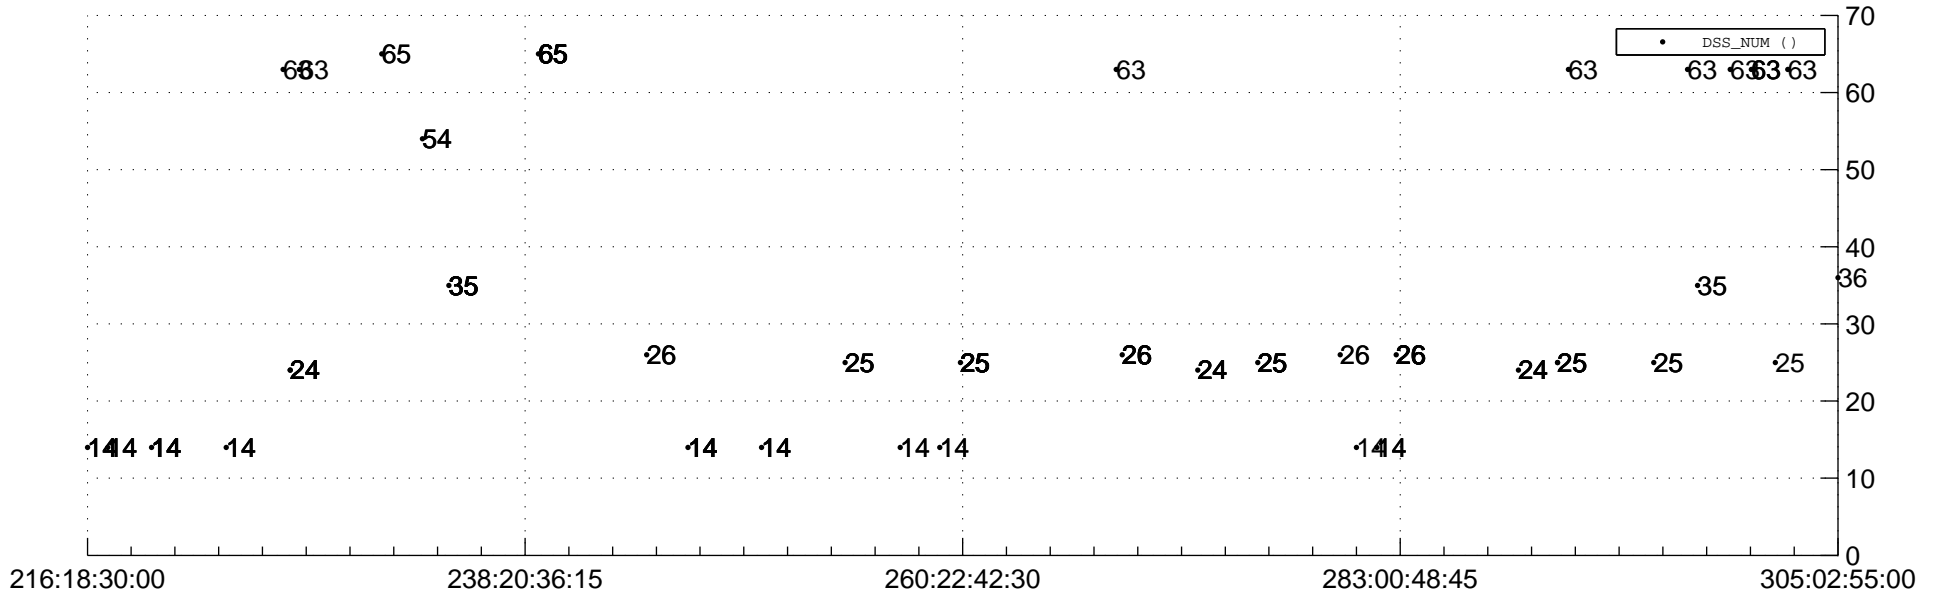

STEREO AHEAD Downlink Performance 2020:305

Number_of_Dropped_Frame

83

DSS_Station

Spacecraft Time (2020:216:18:30:00.000 -2020:305:02:55:00.000)

/disks/d81/project/stereo/mops/assessment/ahead/automation/output/engdump/yesterday/ahead_dp_2020_305.csv