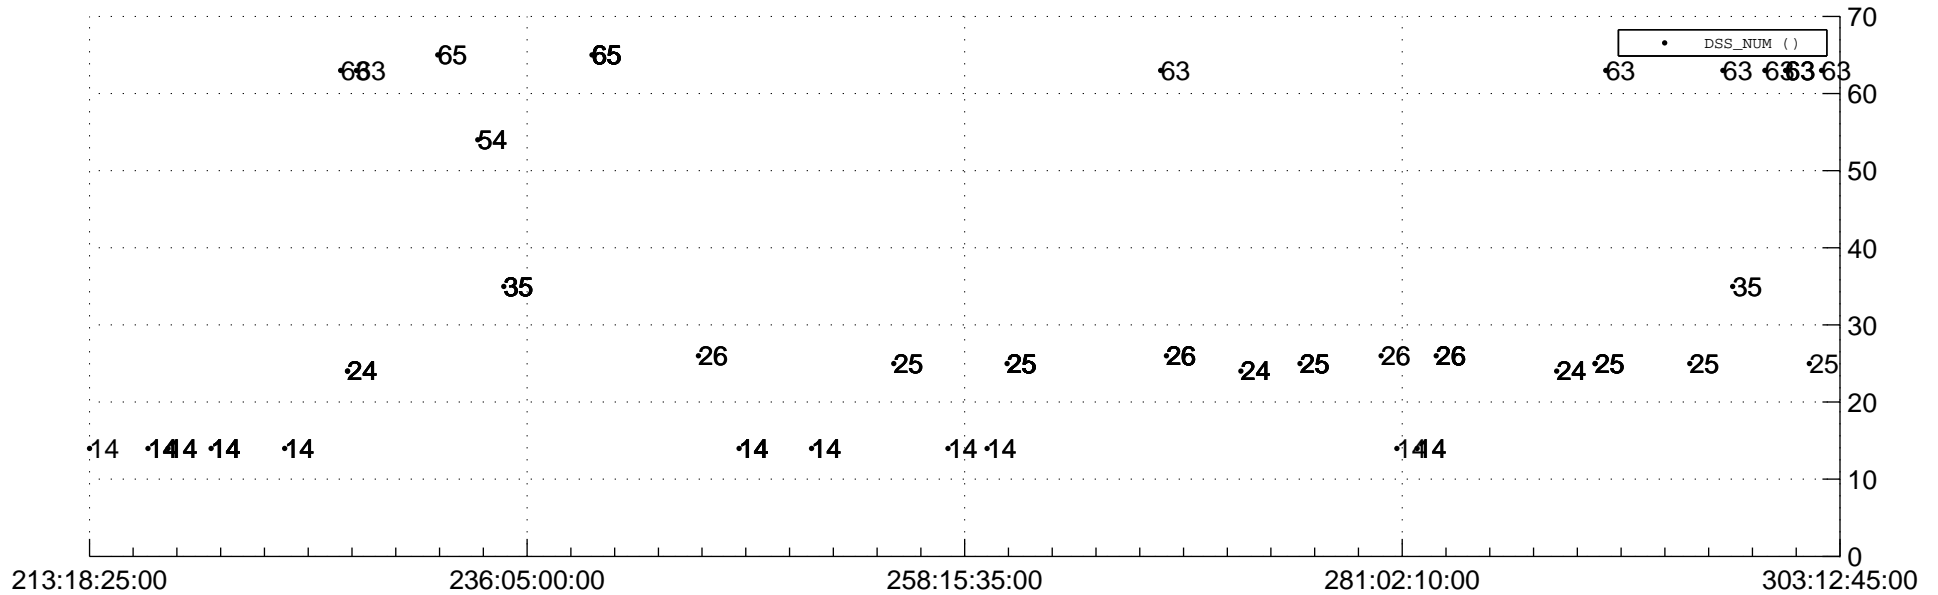

# STEREO AHEAD Downlink Performance 2020:304

## Number\_of\_Dropped\_Frame

## DSS\_Station

83

Spacecraft Time (2020:213:18:25:00.000 -2020:303:12:45:00.000)

/disks/d81/project/stereo/mops/assessment/ahead/automation/output/engdump/yesterday/ahead\_dp\_2020\_304.csv

Date Created: 10/30/2020 12:17:35 PM