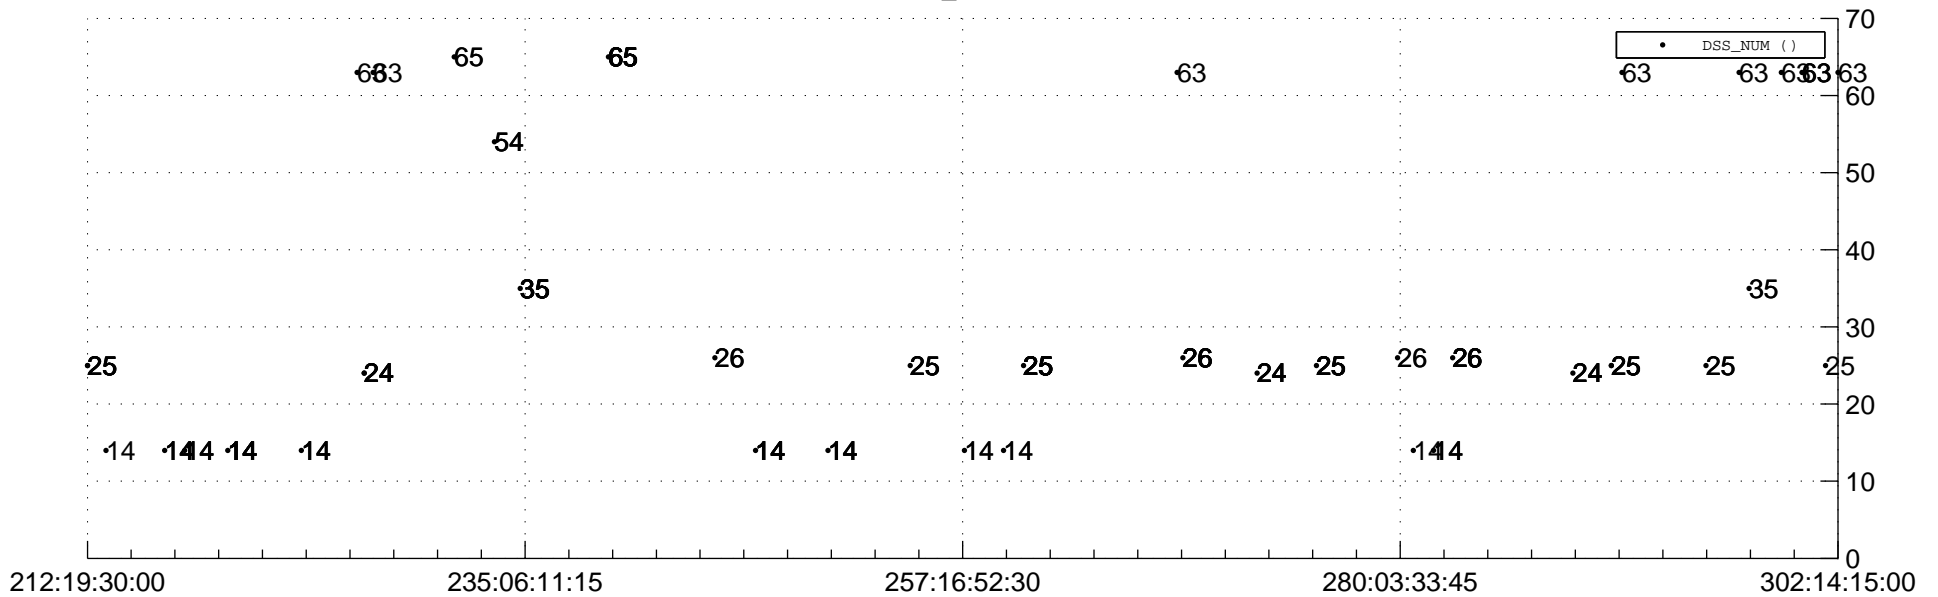

# STEREO AHEAD Downlink Performance 2020:303

## Number\_of\_Dropped\_Frame

## DSS\_Station

Spacecraft Time (2020:212:19:30:00.000 -2020:302:14:15:00.000)

/disks/d81/project/stereo/mops/assessment/ahead/automation/output/engdump/yesterday/ahead\_dp\_2020\_303.csv

Date Created: 10/29/2020 11:36:22 AM