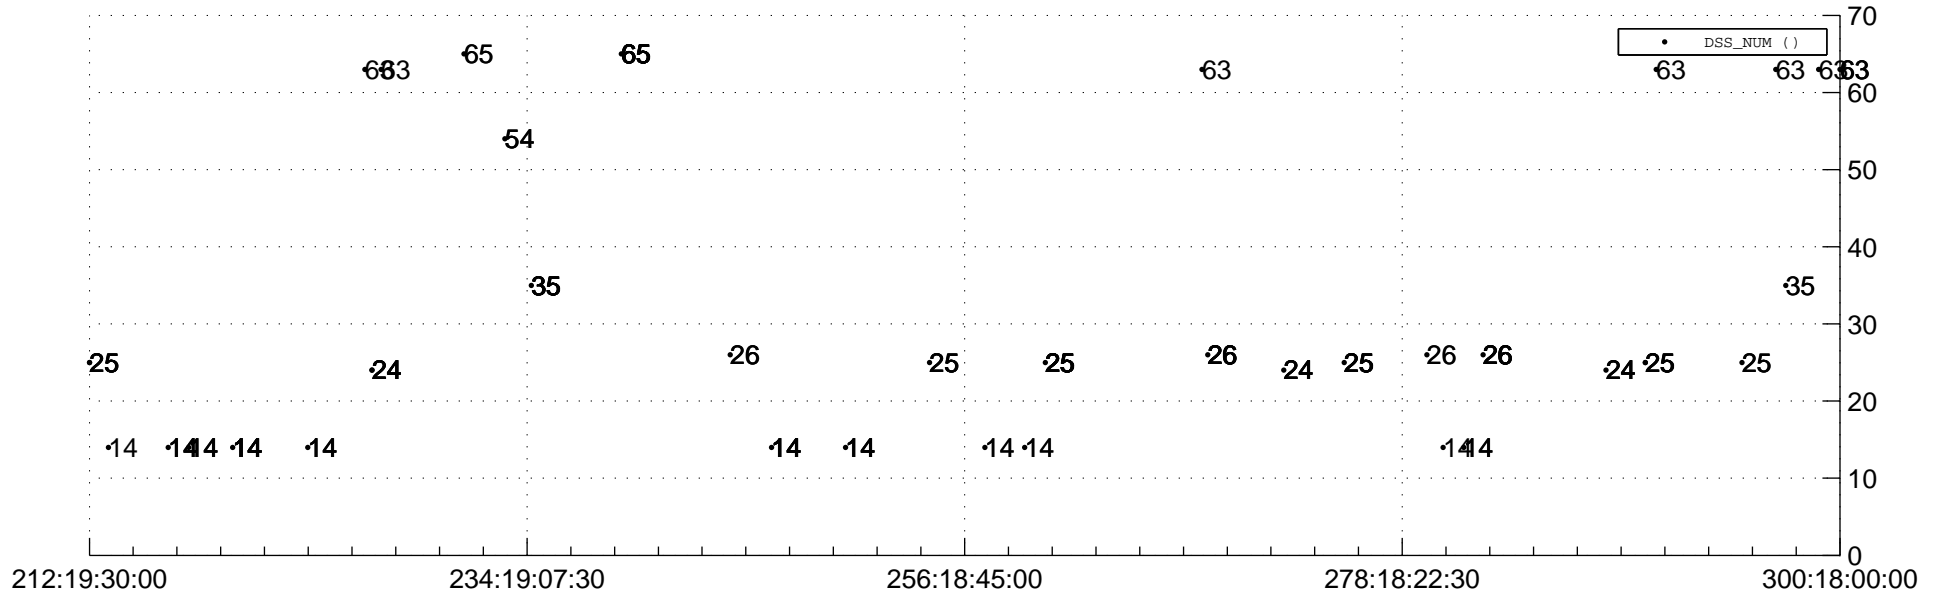

# STEREO AHEAD Downlink Performance 2020:301

## Number\_of\_Dropped\_Frame

## DSS\_Station

Spacecraft Time (2020:212:19:30:00.000 -2020:300:18:00:00.000)

/disks/d81/project/stereo/mops/assessment/ahead/automation/output/engdump/yesterday/ahead\_dp\_2020\_301.csv

Date Created: 10/27/2020 02:14:35 PM