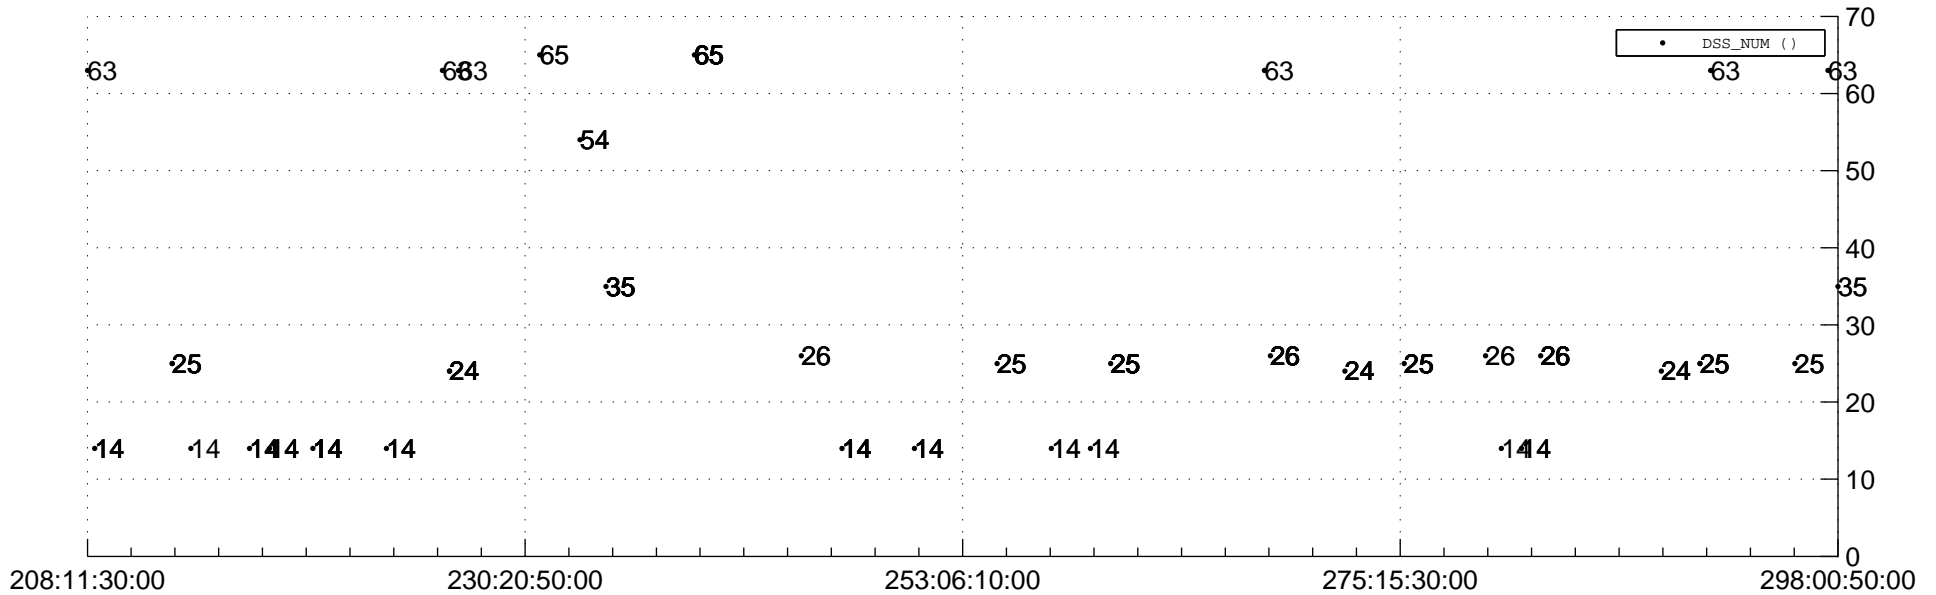

STEREO AHEAD Downlink Performance 2020:299

Number_of_Dropped_Frame

DSS_Station

Spacecraft Time (2020:208:11:30:00.000 -2020:298:00:50:00.000)

/disks/d81/project/stereo/mops/assessment/ahead/automation/output/engdump/yesterday/ahead_dp_2020_299.csv