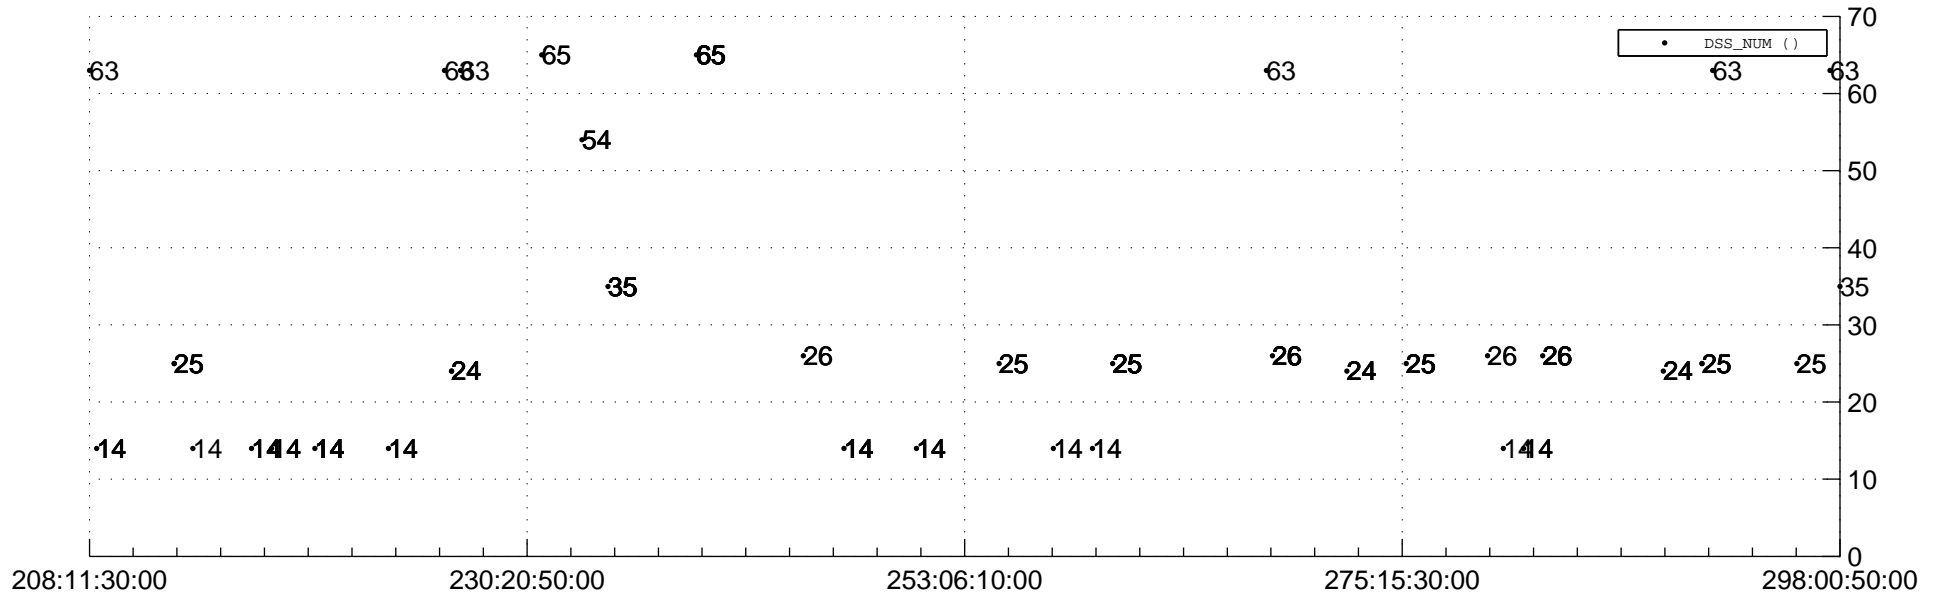

# STEREO AHEAD Downlink Performance 2020:298

## Number\_of\_Dropped\_Frame

## DSS\_Station

Spacecraft Time (2020:208:11:30:00.000 -2020:298:00:50:00.000)

/disks/d81/project/stereo/mops/assessment/ahead/automation/output/engdump/yesterday/ahead\_dp\_2020\_298.csv

Date Created: 10/24/2020 01:26:04 PM