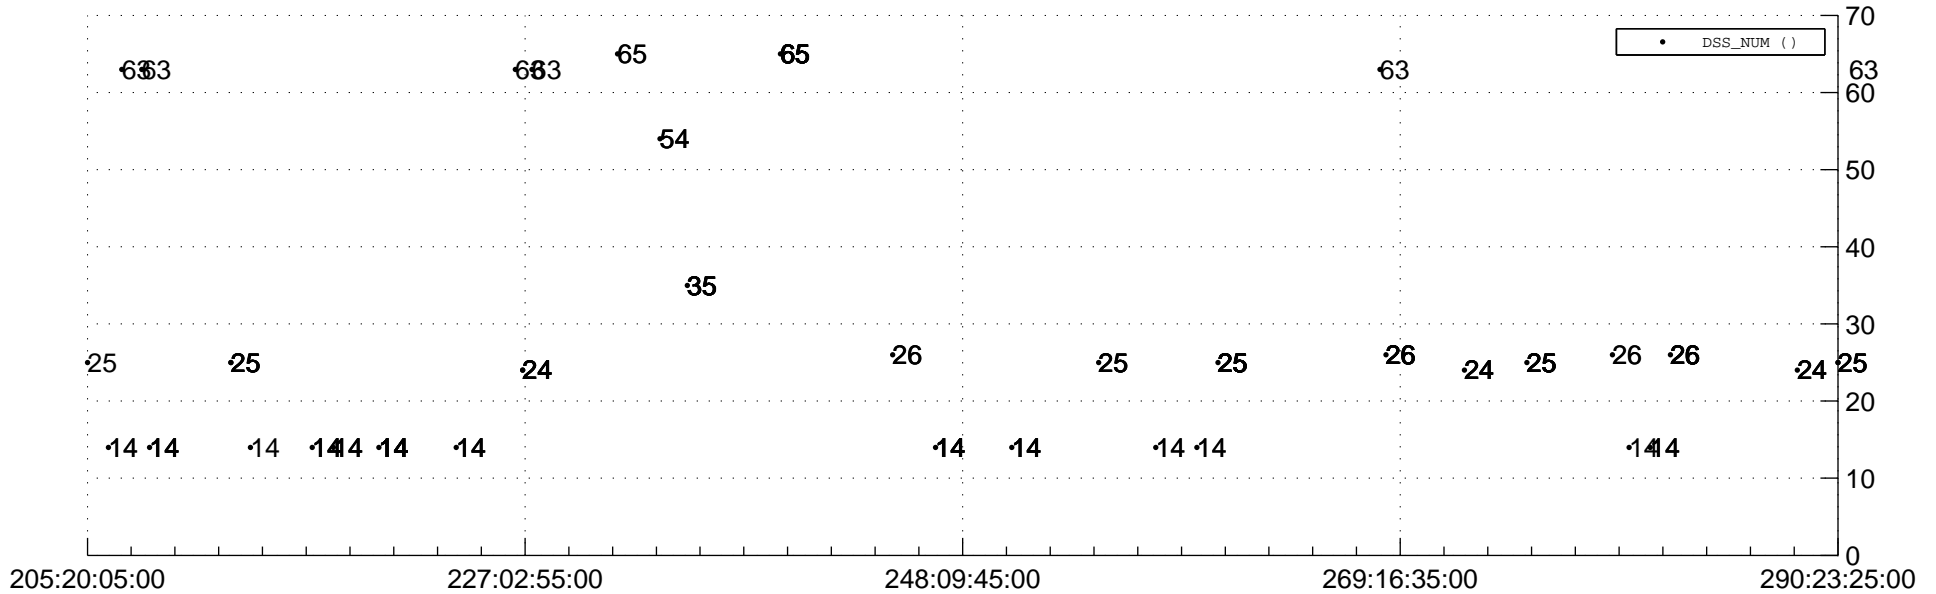

STEREO AHEAD Downlink Performance 2020:295

Number_of_Dropped_Frame

DSS_Station

Spacecraft Time (2020:205:20:05:00.000 -2020:290:23:25:00.000)

/disks/d81/project/stereo/mops/assessment/ahead/automation/output/engdump/yesterday/ahead_dp_2020_295.csv