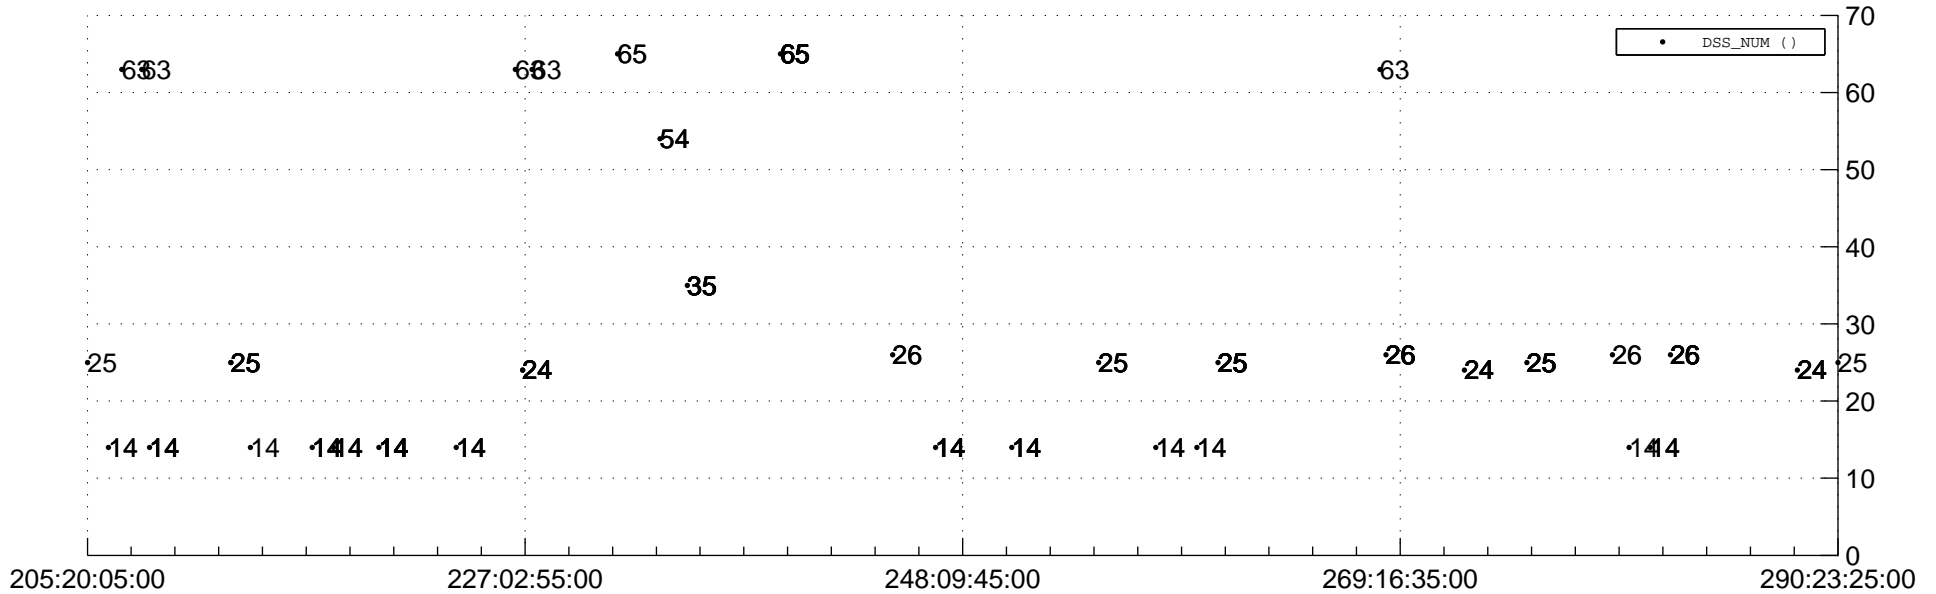

STEREO AHEAD Downlink Performance 2020:291

Number_of_Dropped_Frame

DSS_Station

Spacecraft Time (2020:205:20:05:00.000 -2020:290:23:25:00.000)

/disks/d81/project/stereo/mops/assessment/ahead/automation/output/engdump/yesterday/ahead_dp_2020_291.csv