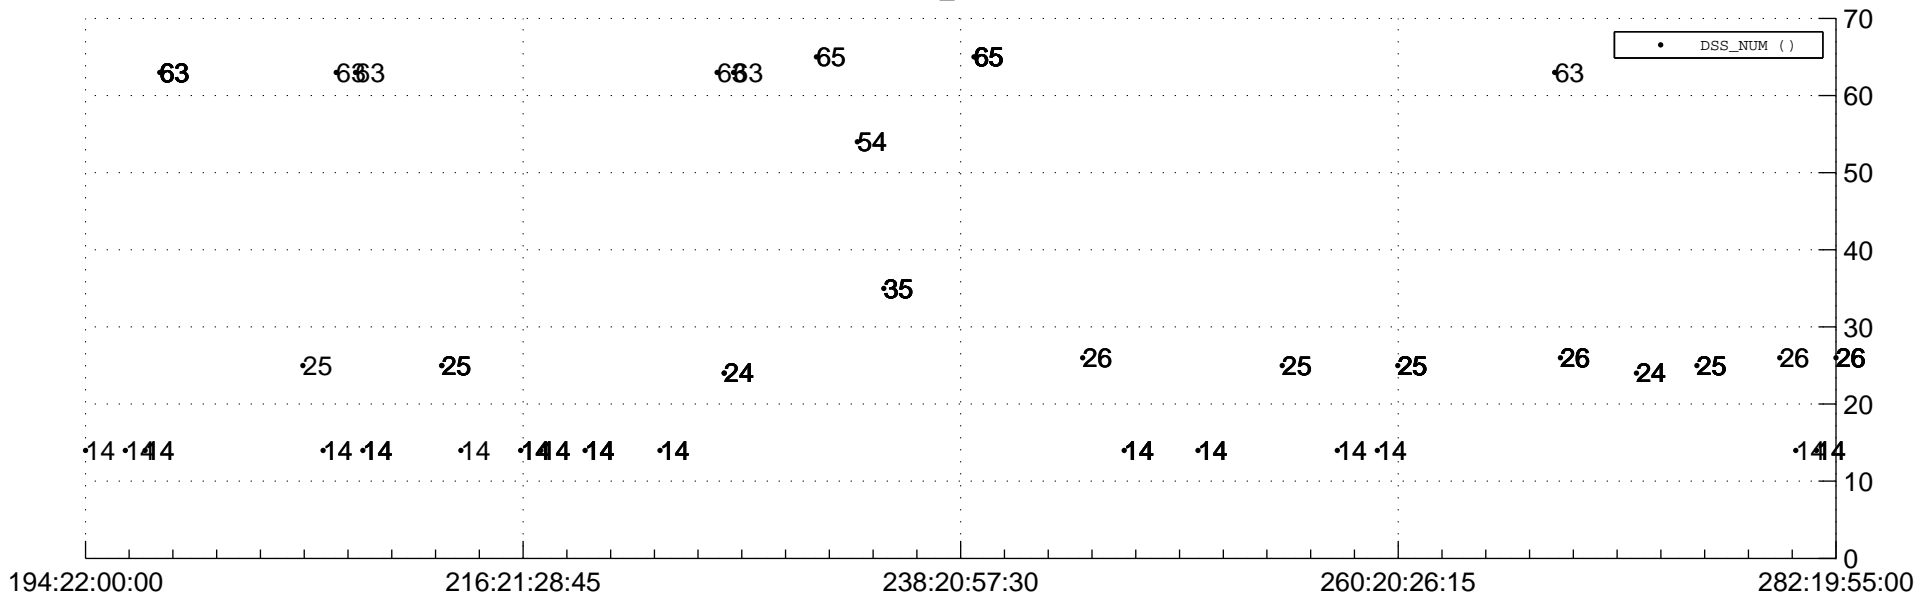

# STEREO AHEAD Downlink Performance 2020:288

## Number\_of\_Dropped\_Frame

## DSS\_Station

Spacecraft Time (2020:194:22:00:00.000 -2020:282:19:55:00.000)