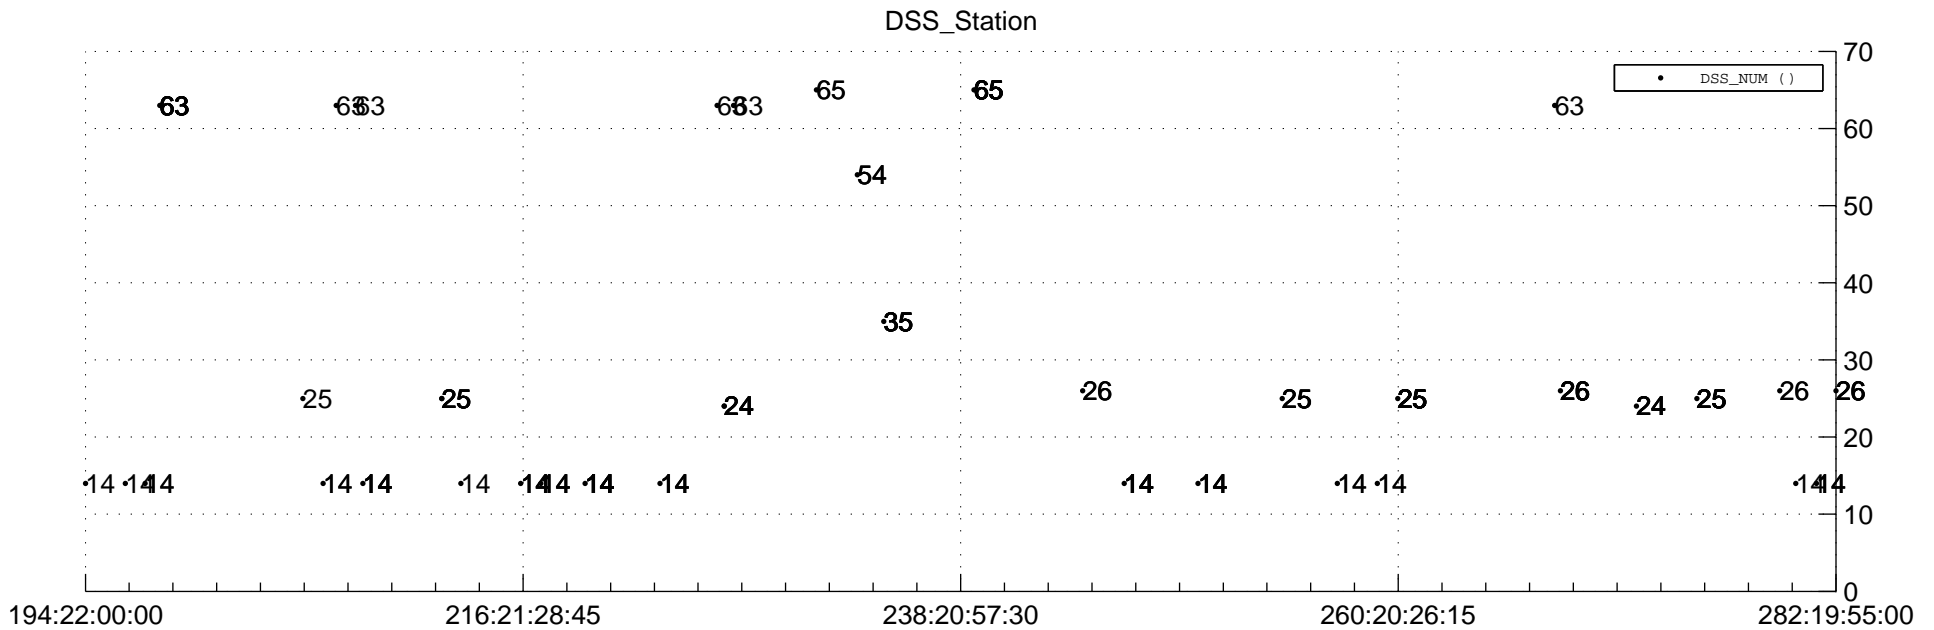

STEREO AHEAD Downlink Performance 2020:285

Spacecraft Time (2020:194:22:00:00.000 -2020:282:19:55:00.000)

/disks/d81/project/stereo/mops/assessment/ahead/automation/output/engdump/yesterdaily/ahead_dp_2020_285.csv