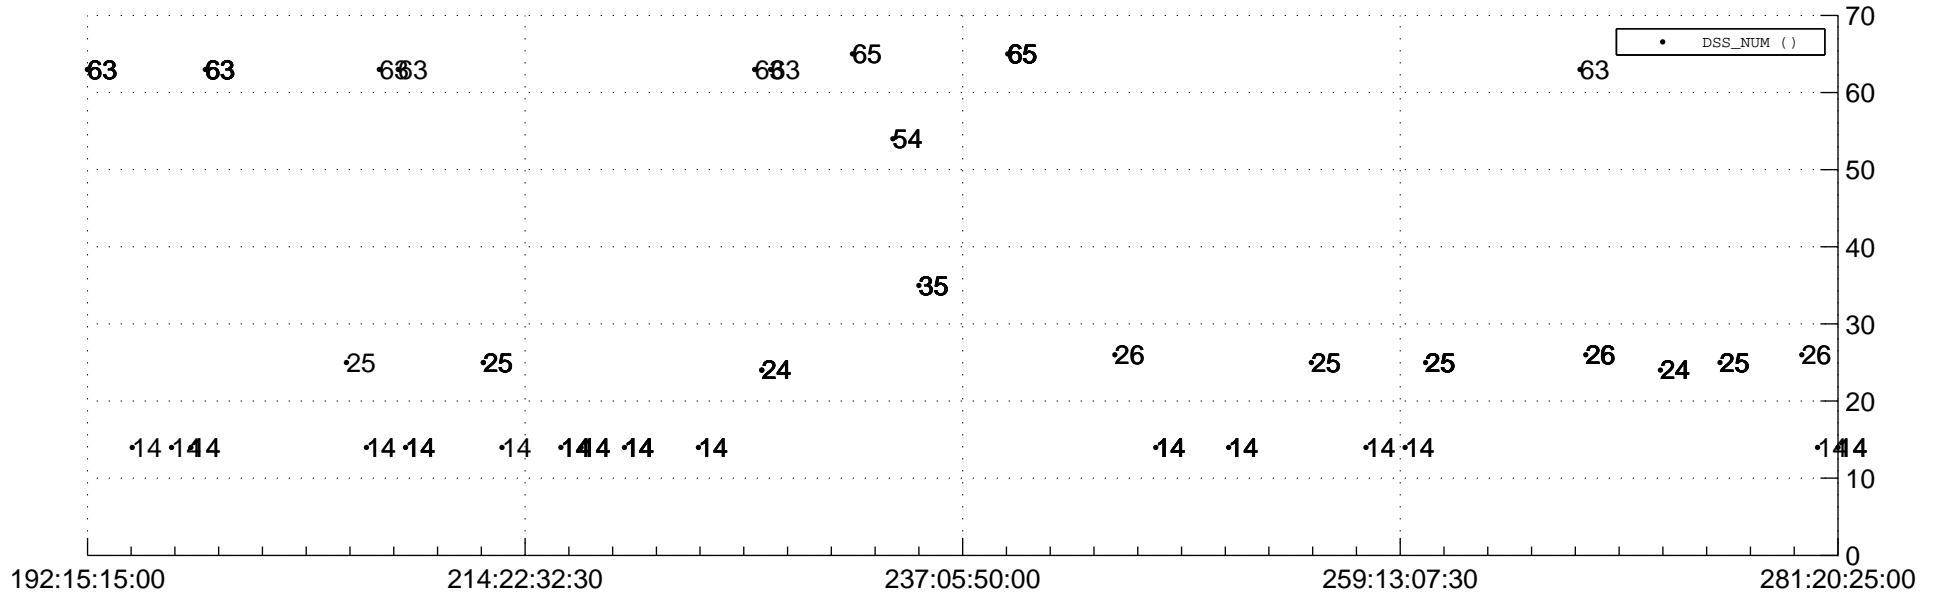

STEREO AHEAD Downlink Performance 2020:283

Number_of_Dropped_Frame

DSS_Station

Spacecraft Time (2020:192:15:15:00.000 -2020:281:20:25:00.000)

/disks/d81/project/stereo/mops/assessment/ahead/automation/output/engdump/yesterday/ahead_dp_2020_283.csv