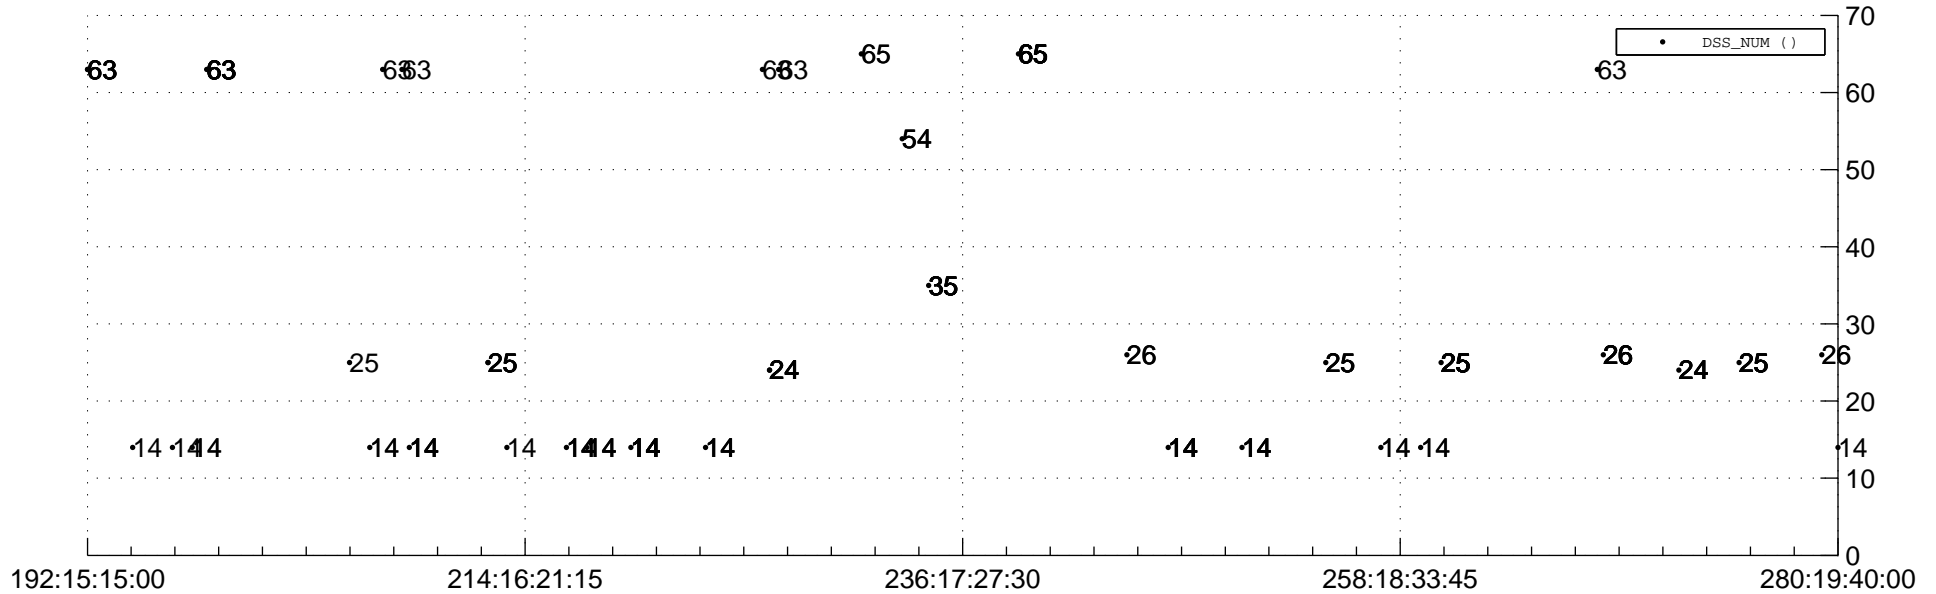

STEREO AHEAD Downlink Performance 2020:281

Number_of_Dropped_Frame

DSS_Station

Spacecraft Time (2020:192:15:15:00.000 -2020:280:19:40:00.000)

/disks/d81/project/stereo/mops/assessment/ahead/automation/output/engdump/yesterday/ahead_dp_2020_281.csv