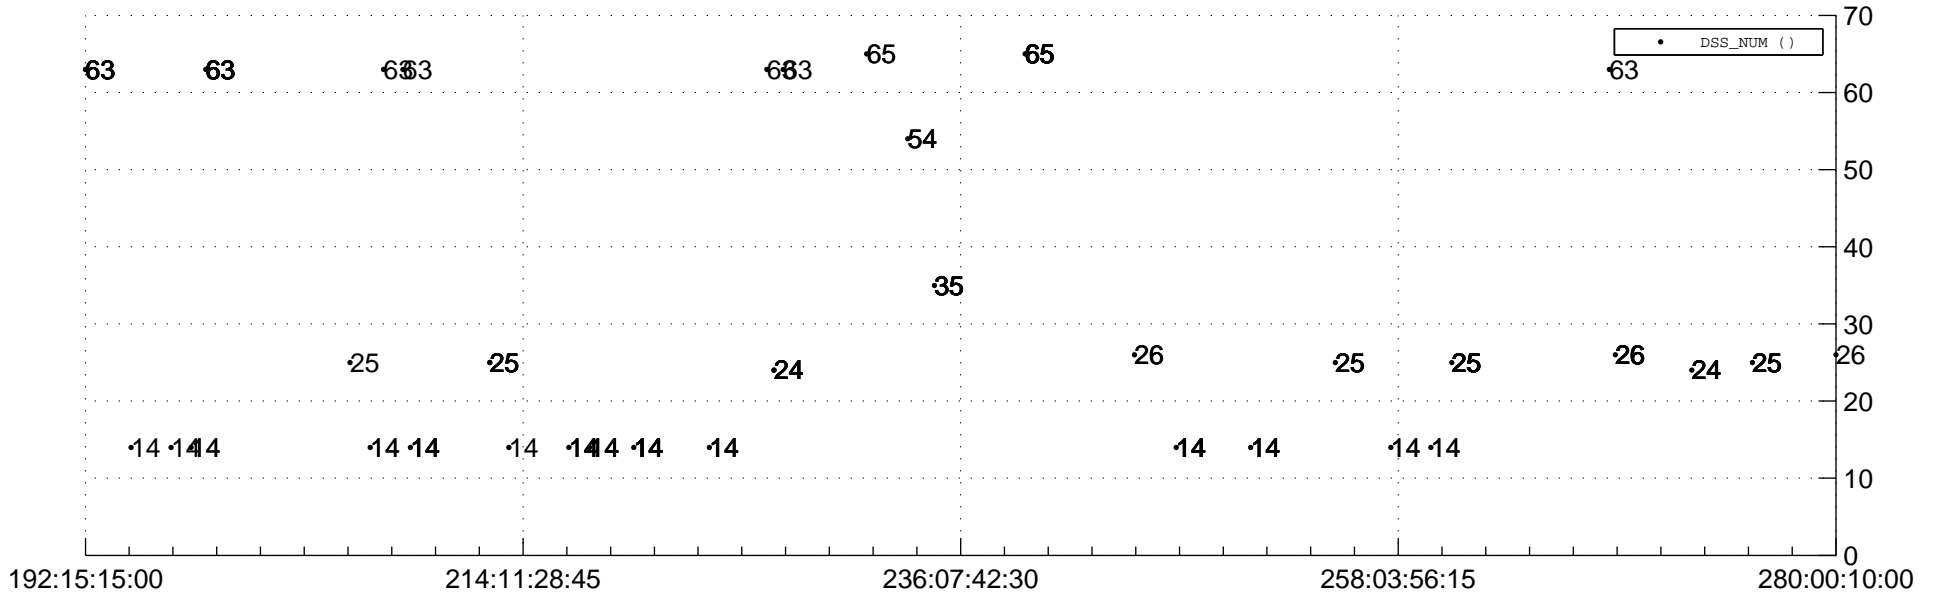

# STEREO AHEAD Downlink Performance 2020:280

## DSS\_Station

Spacecraft Time (2020:192:15:15:00.000 –2020:280:00:10:00.000)

/disks/d81/project/stereo/mops/assessment/ahead/automation/output/engdump/yesterday/ahead\_dp\_2020\_280.csv

Date Created: 10/06/2020 12:23:34 PM