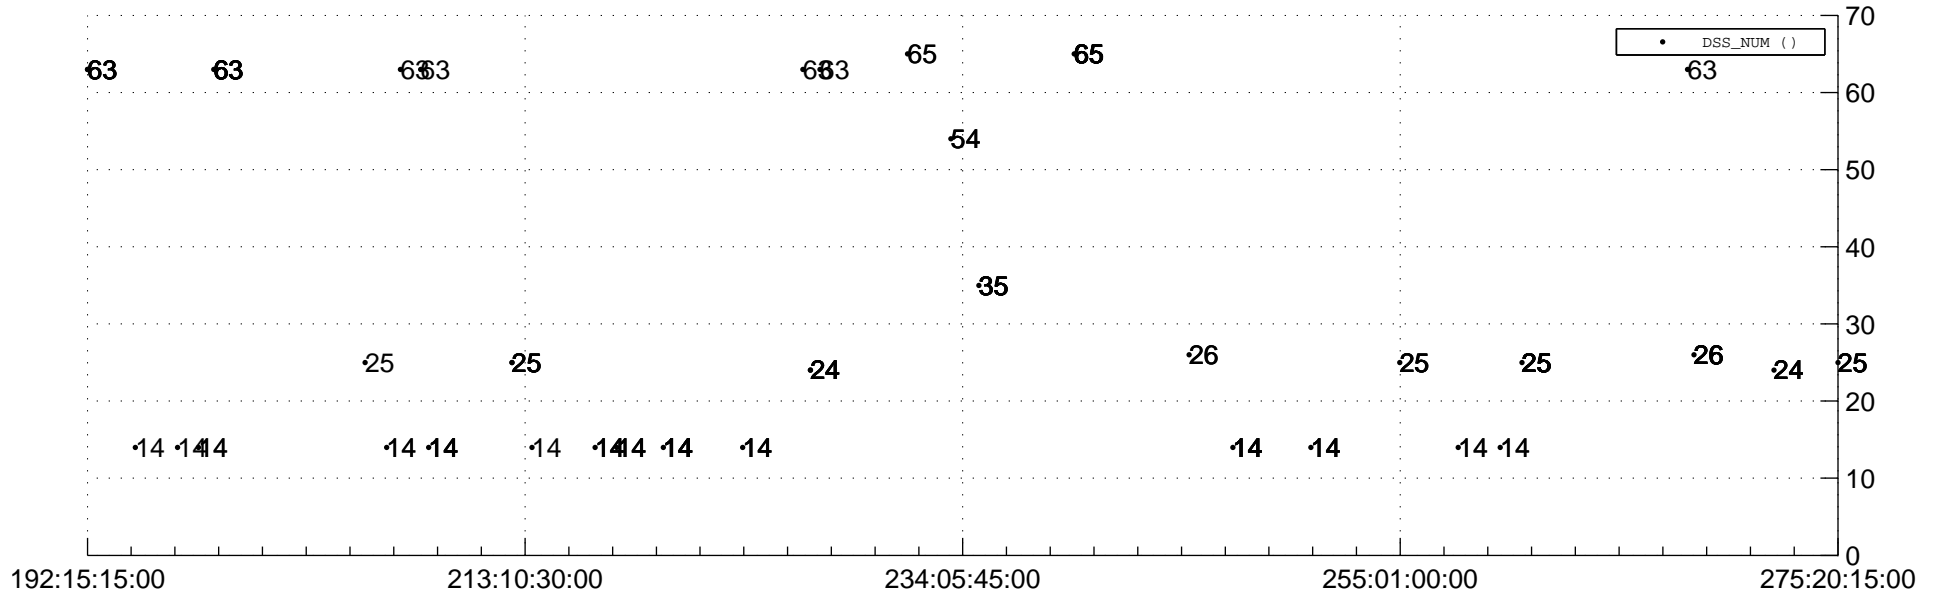

STEREO AHEAD Downlink Performance 2020:279

Number_of_Dropped_Frame

DSS_Station

Spacecraft Time (2020:192:15:15:00.000 -2020:275:20:15:00.000)

/disks/d81/project/stereo/mops/assessment/ahead/automation/output/engdump/yesterdaily/ahead_dp_2020_279.csv