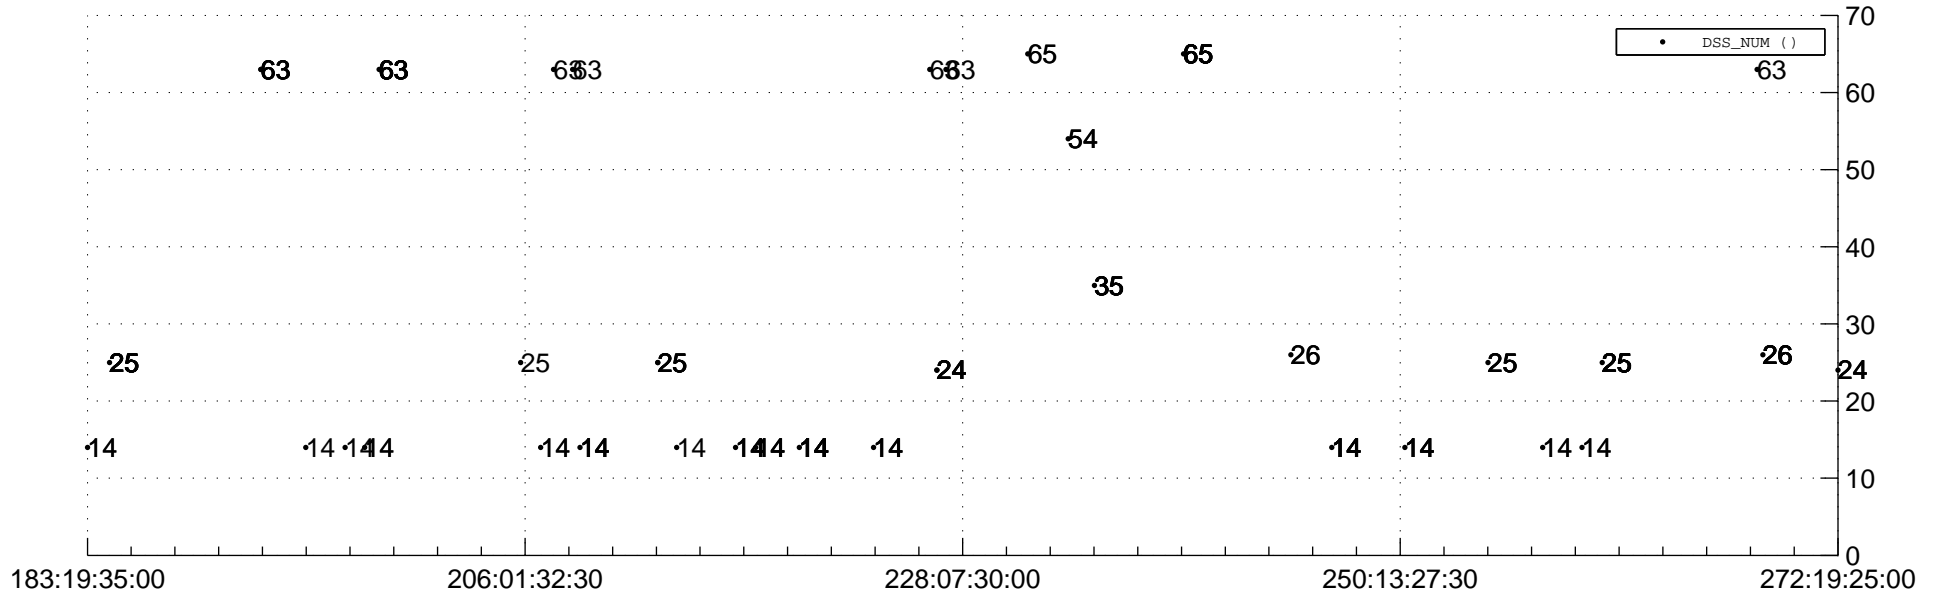

STEREO AHEAD Downlink Performance 2020:274

Number_of_Dropped_Frame

DSS_Station

Spacecraft Time (2020:183:19:35:00.000 -2020:272:19:25:00.000)

/disks/d81/project/stereo/mops/assessment/ahead/automation/output/engdump/yesterday/ahead_dp_2020_274.csv