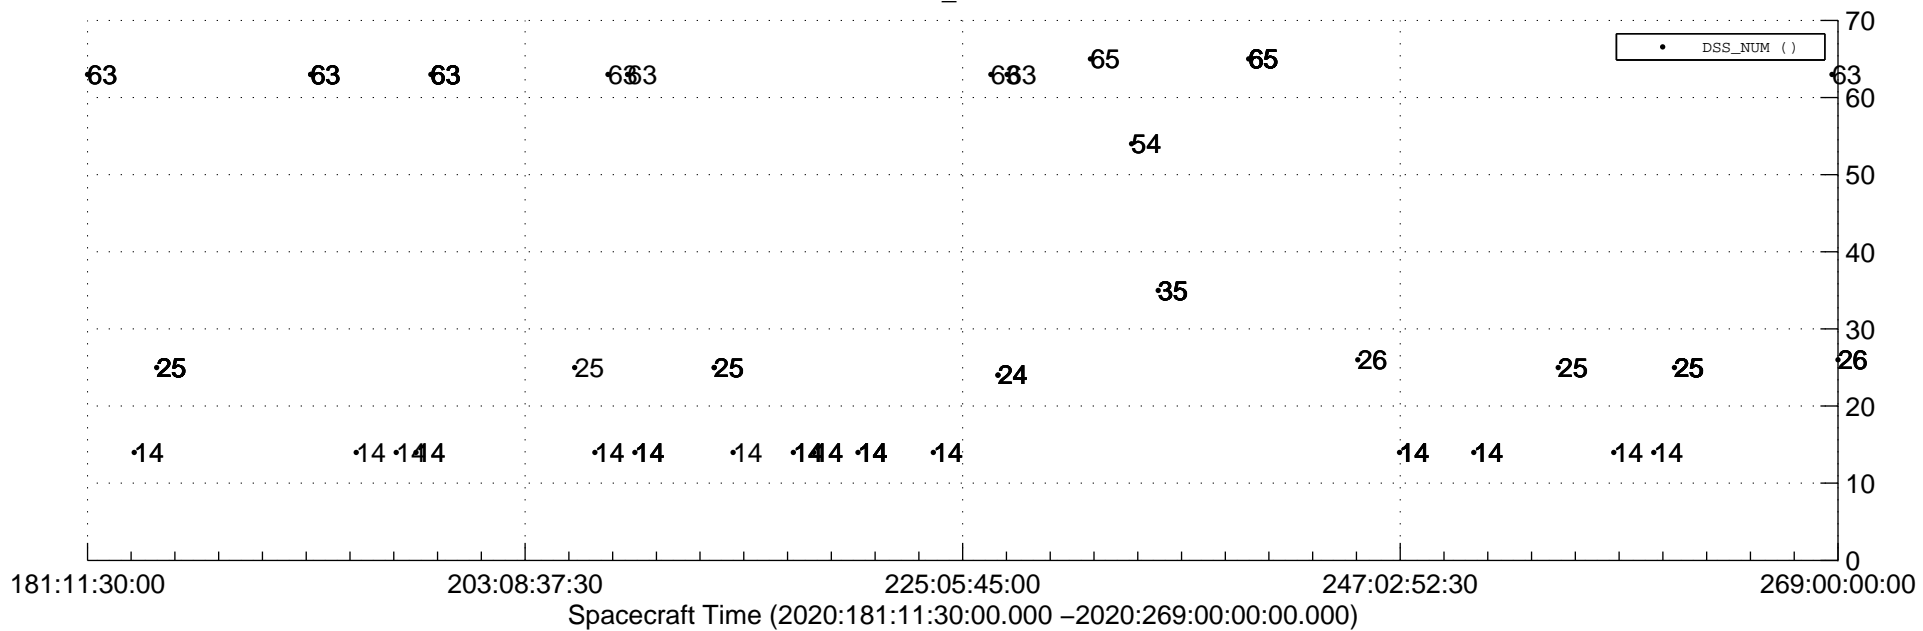

STEREO AHEAD Downlink Performance 2020:271

Number_of_Dropped_Frame

DSS_Station

/disks/d81/project/stereo/mops/assessment/ahead/automation/output/engdump/yesterdaily/ahead_dp_2020_271.csv

Date Created: 09/27/2020 01:52:24 AM