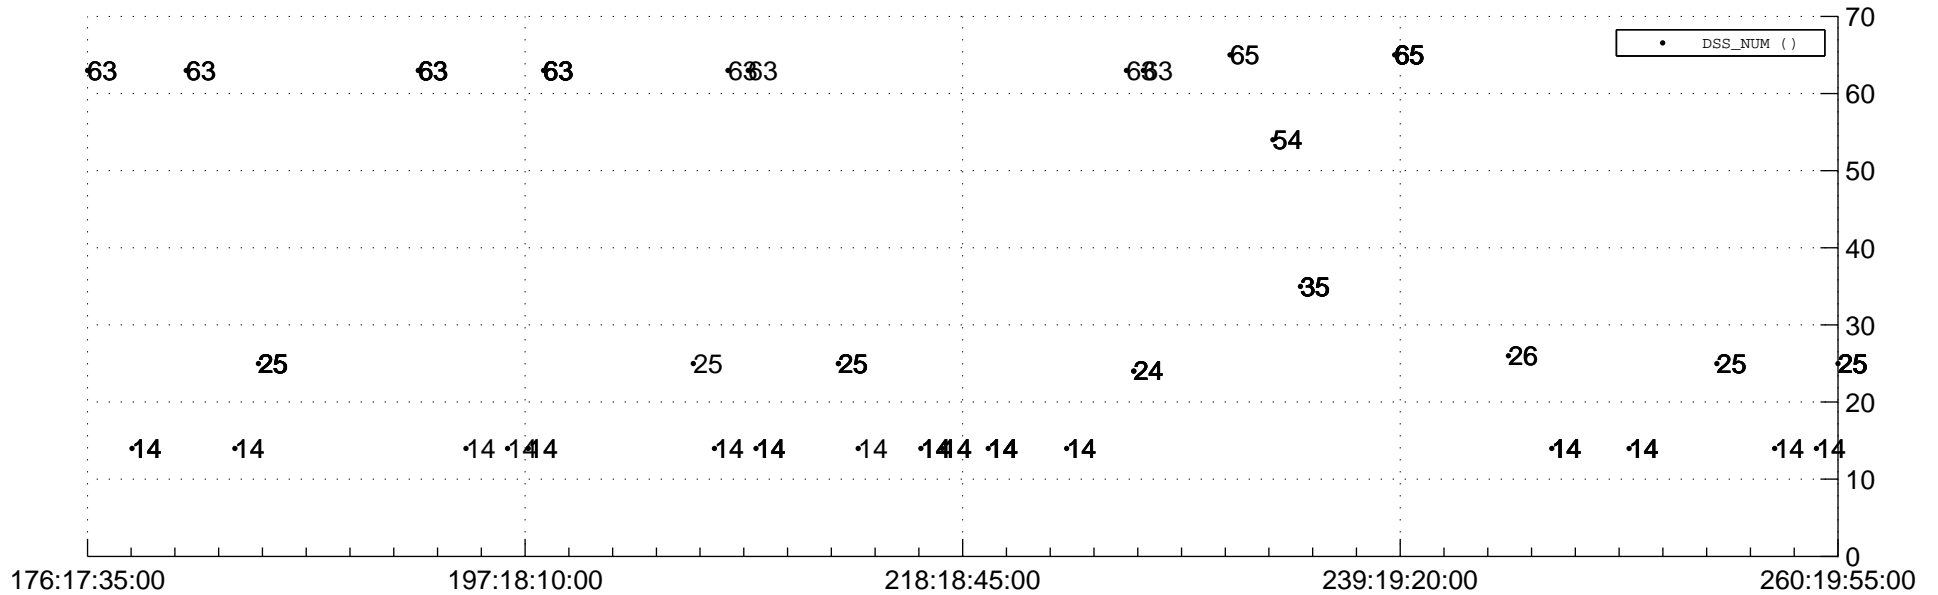

STEREO AHEAD Downlink Performance 2020:267

Number_of_Dropped_Frame

DSS_Station

Spacecraft Time (2020:176:17:35:00.000 -2020:260:19:55:00.000)

/disks/d81/project/stereo/mops/assessment/ahead/automation/output/engdump/yesterday/ahead_dp_2020_267.csv