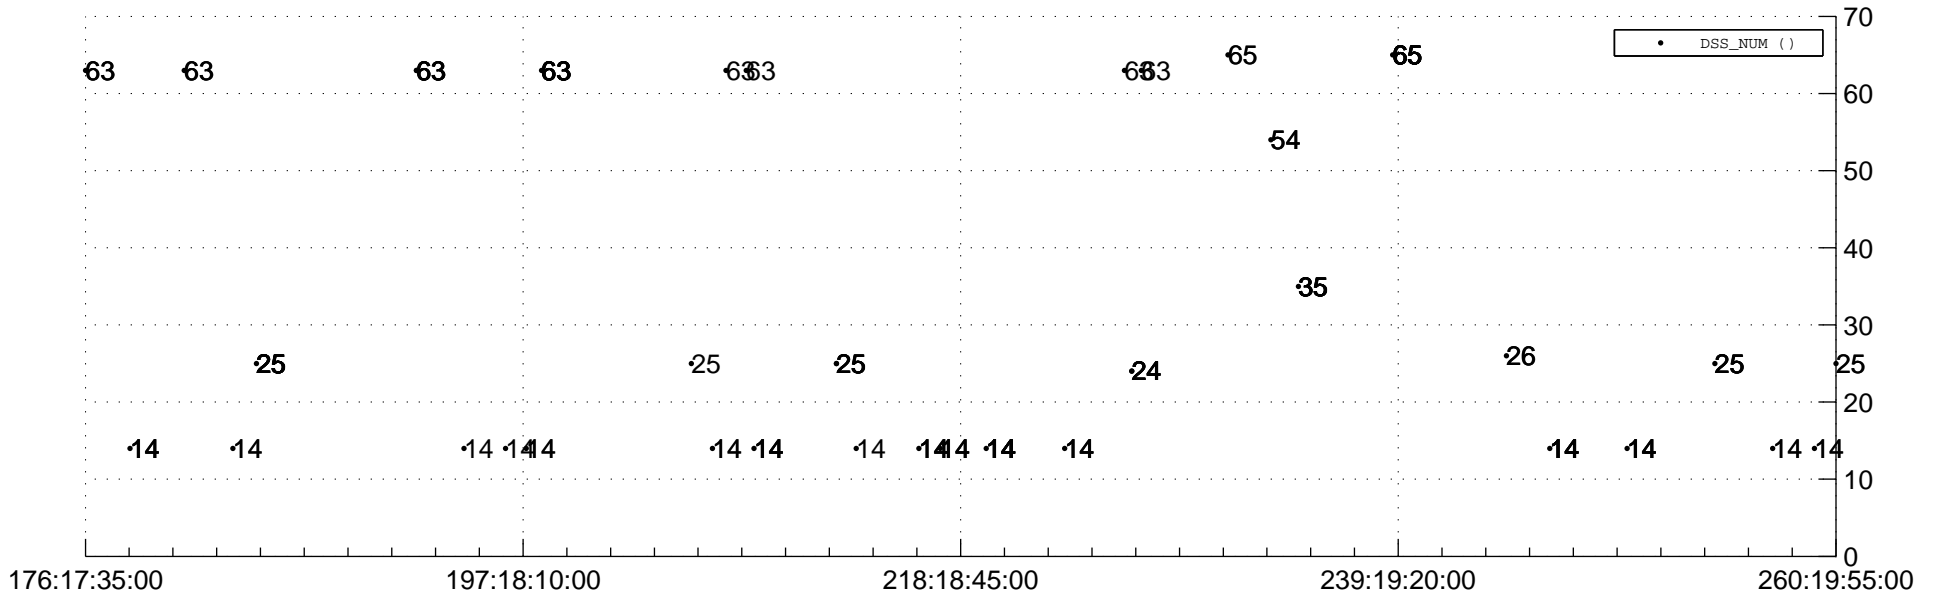

STEREO AHEAD Downlink Performance 2020:261

Number\_of\_Dropped\_Frame

DSS\_Station

Spacecraft Time (2020:176:17:35:00.000 -2020:260:19:55:00.000)

/disks/d81/project/stereo/mops/assessment/ahead/automation/output/engdump/yesterday/ahead\_dp\_2020\_261.csv