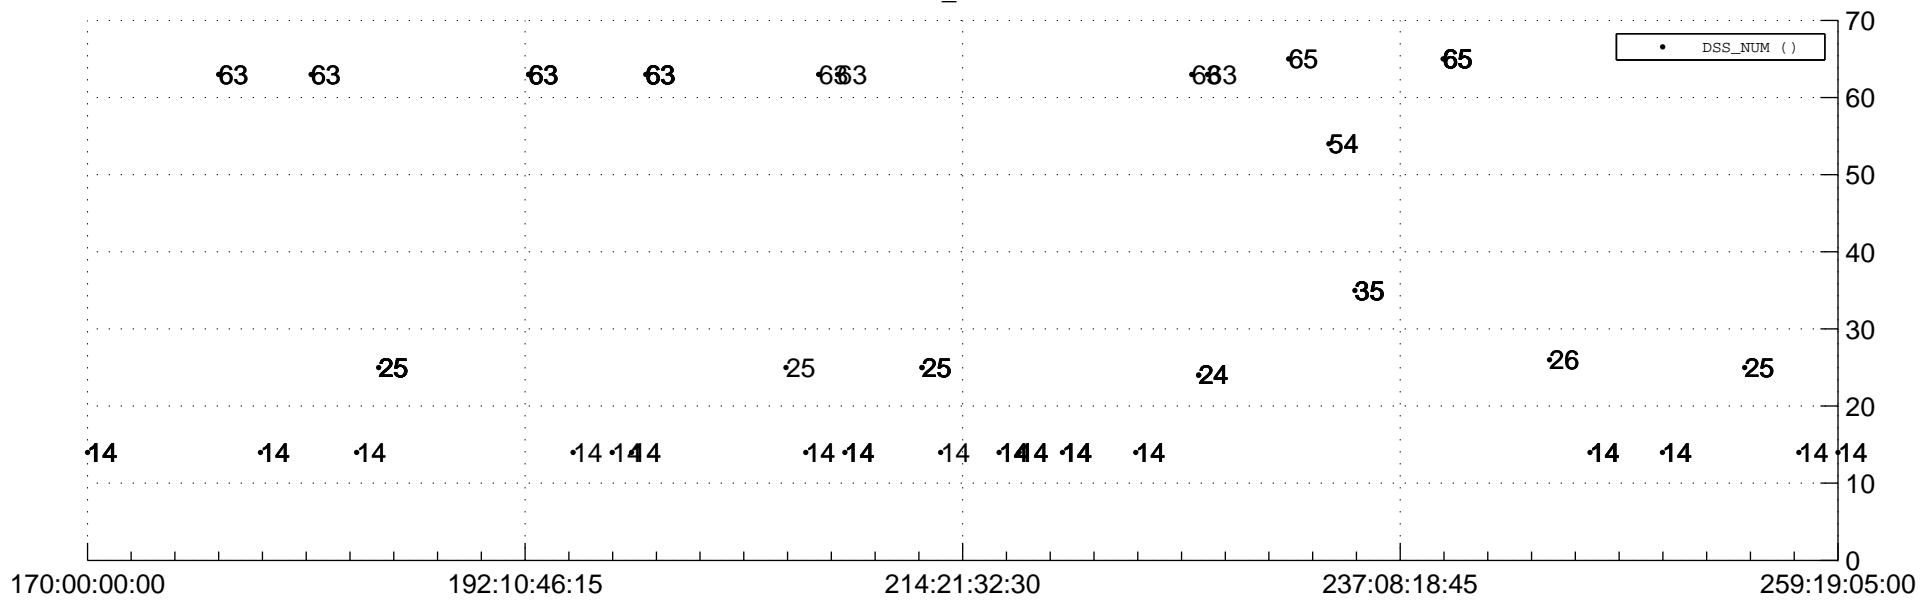

STEREO AHEAD Downlink Performance 2020:260

Number_of_Dropped_Frame

DSS_Station

Spacecraft Time (2020:170:00:00:00.000 -2020:259:19:05:00.000)

/disks/d81/project/stereo/mops/assessment/ahead/automation/output/engdump/yesterday/ahead_dp_2020_260.csv