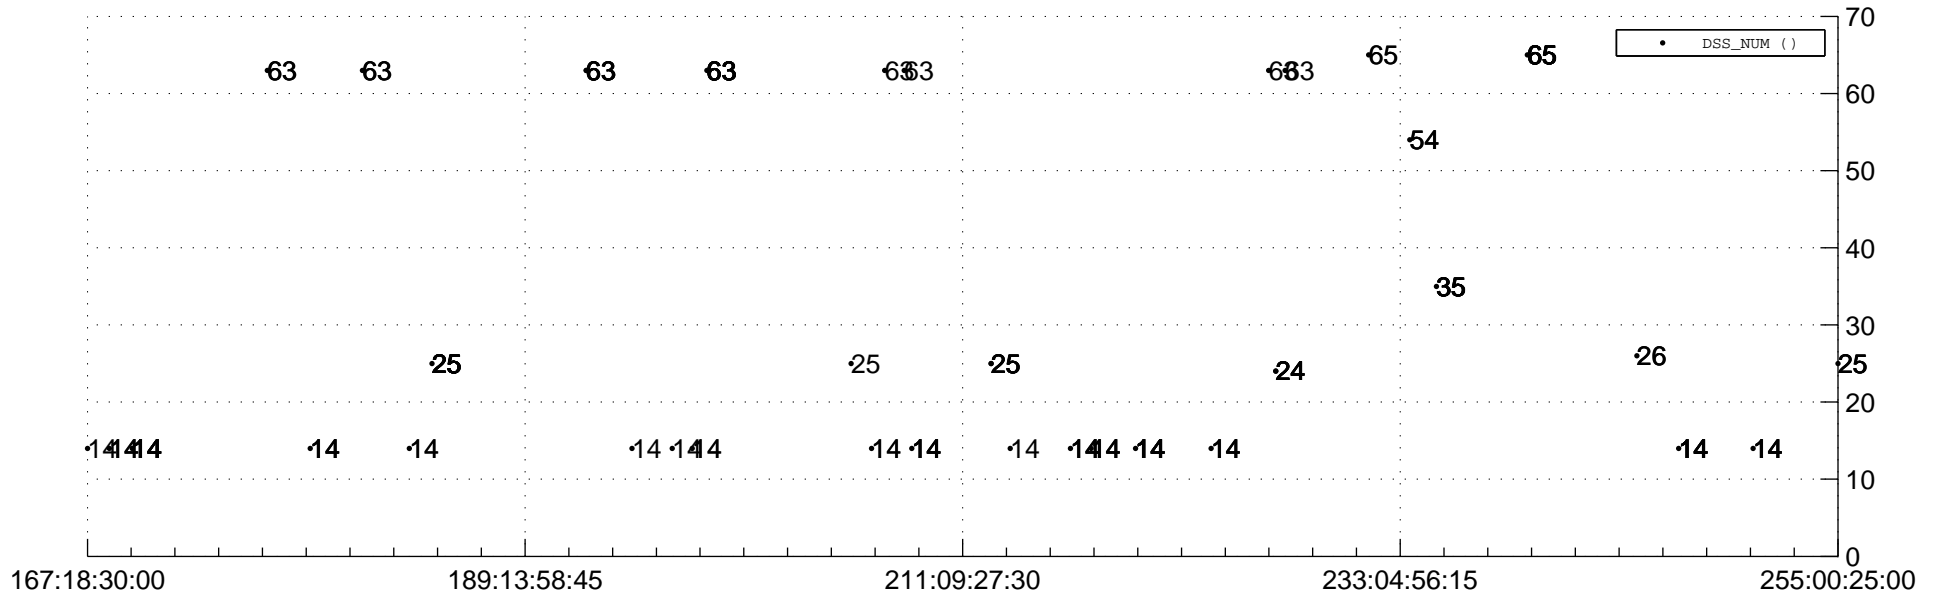

STEREO AHEAD Downlink Performance 2020:257

Number_of_Dropped_Frame

DSS_Station

Spacecraft Time (2020:167:18:30:00.000 -2020:255:00:25:00.000)

/disks/d81/project/stereo/mops/assessment/ahead/automation/output/engdump/yesterdaily/ahead_dp_2020_257.csv