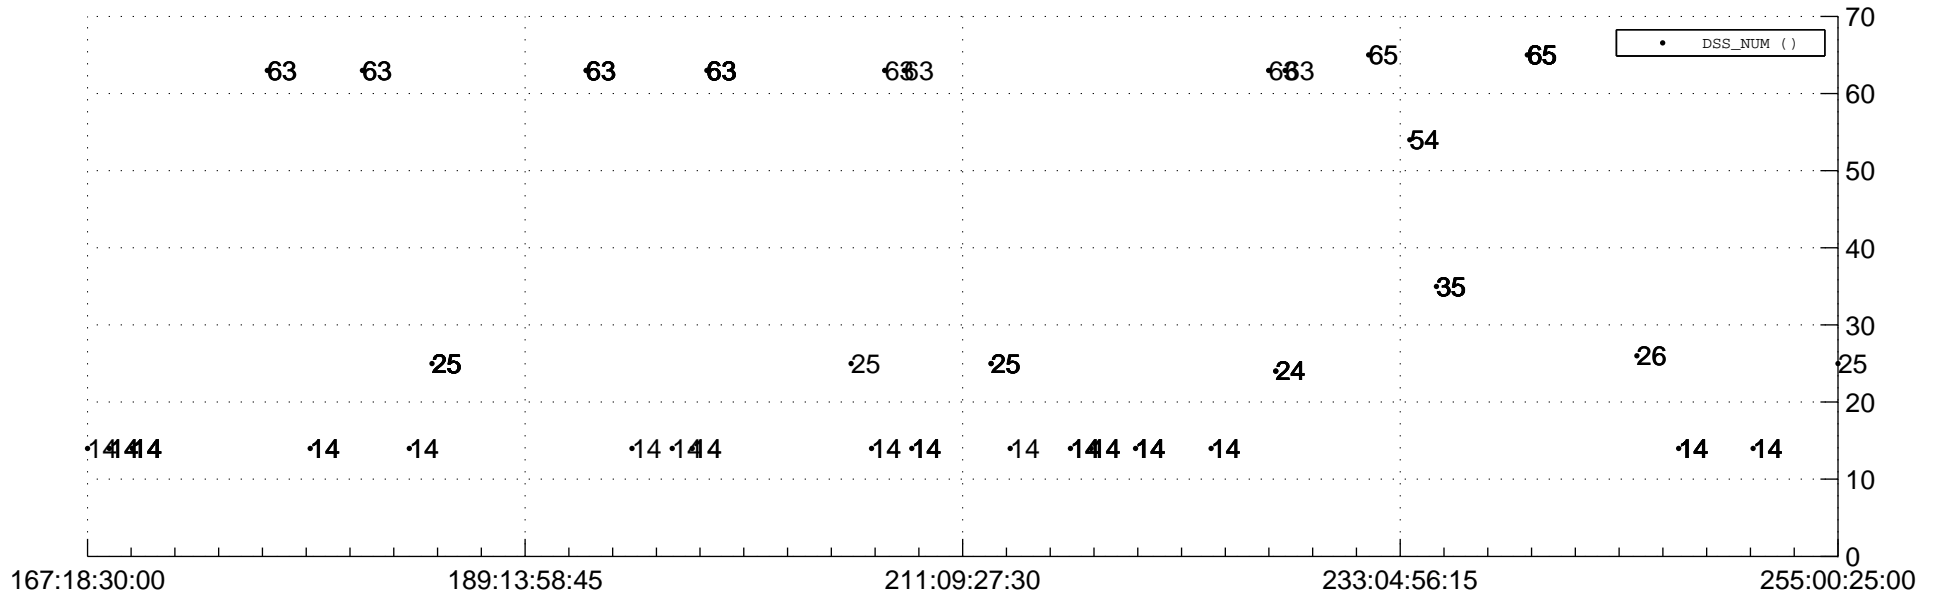

STEREO AHEAD Downlink Performance 2020:255

Number_of_Dropped_Frame

DSS_Station

Spacecraft Time (2020:167:18:30:00.000 -2020:255:00:25:00.000)

/disks/d81/project/stereo/mops/assessment/ahead/automation/output/engdump/yesterday/ahead_dp_2020_255.csv