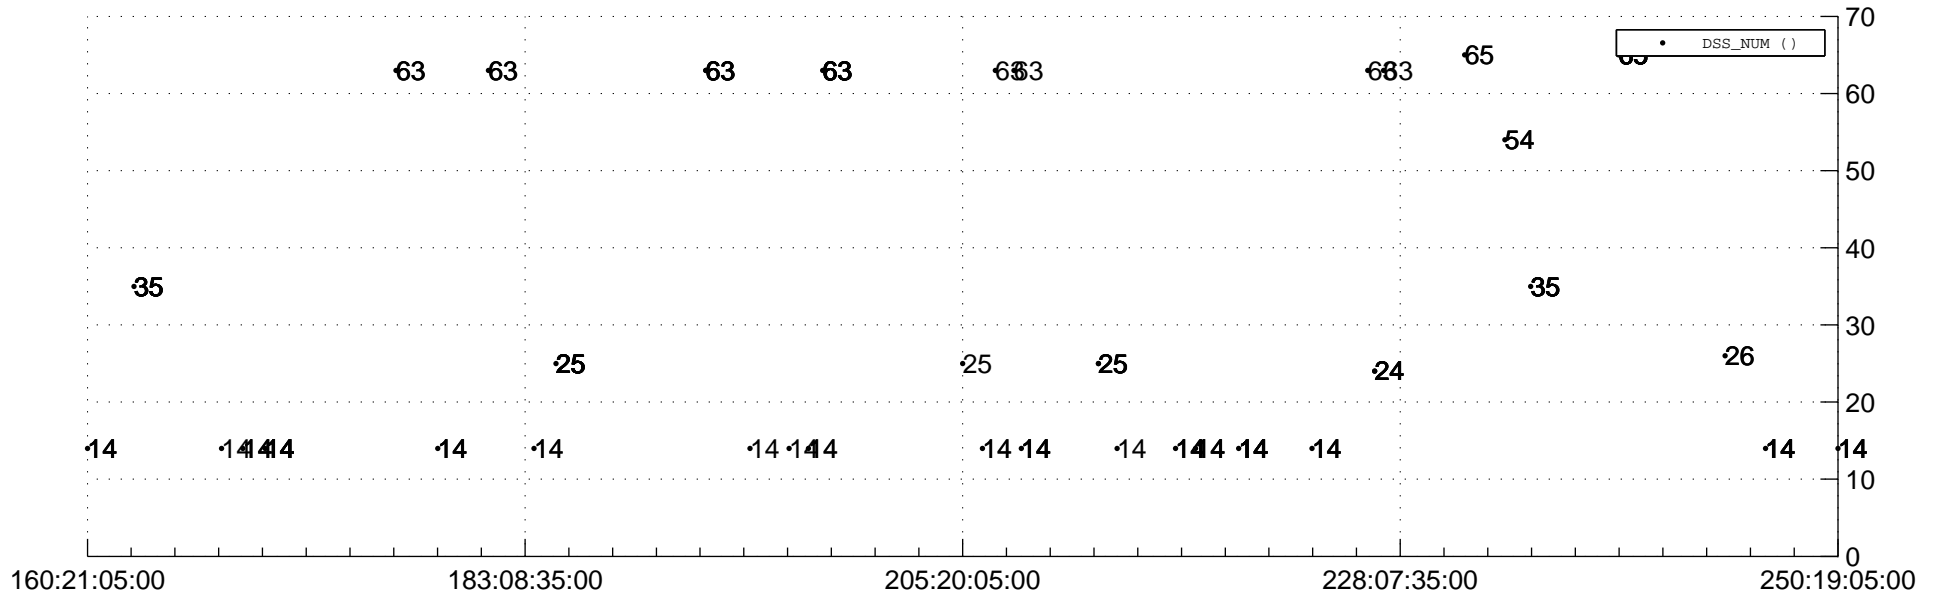

STEREO AHEAD Downlink Performance 2020:253

Number_of_Dropped_Frame

DSS_Station

Spacecraft Time (2020:160:21:05:00.000 -2020:250:19:05:00.000)

/disks/d81/project/stereo/mops/assessment/ahead/automation/output/engdump/yesterday/ahead_dp_2020_253.csv