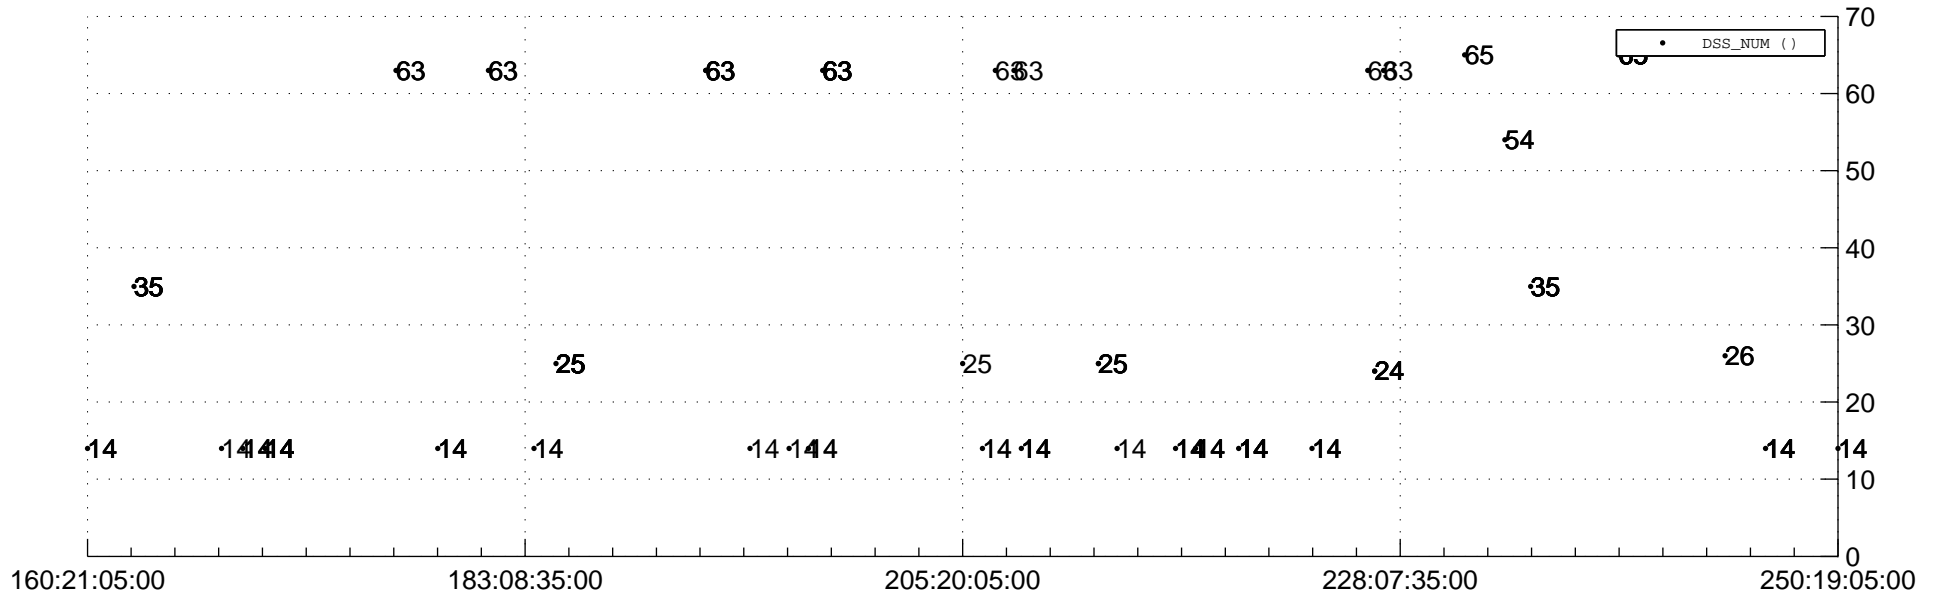

STEREO AHEAD Downlink Performance 2020:252

Number_of_Dropped_Frame

DSS_Station

Spacecraft Time (2020:160:21:05:00.000 -2020:250:19:05:00.000)

/disks/d81/project/stereo/mops/assessment/ahead/automation/output/engdump/yesterday/ahead_dp_2020_252.csv