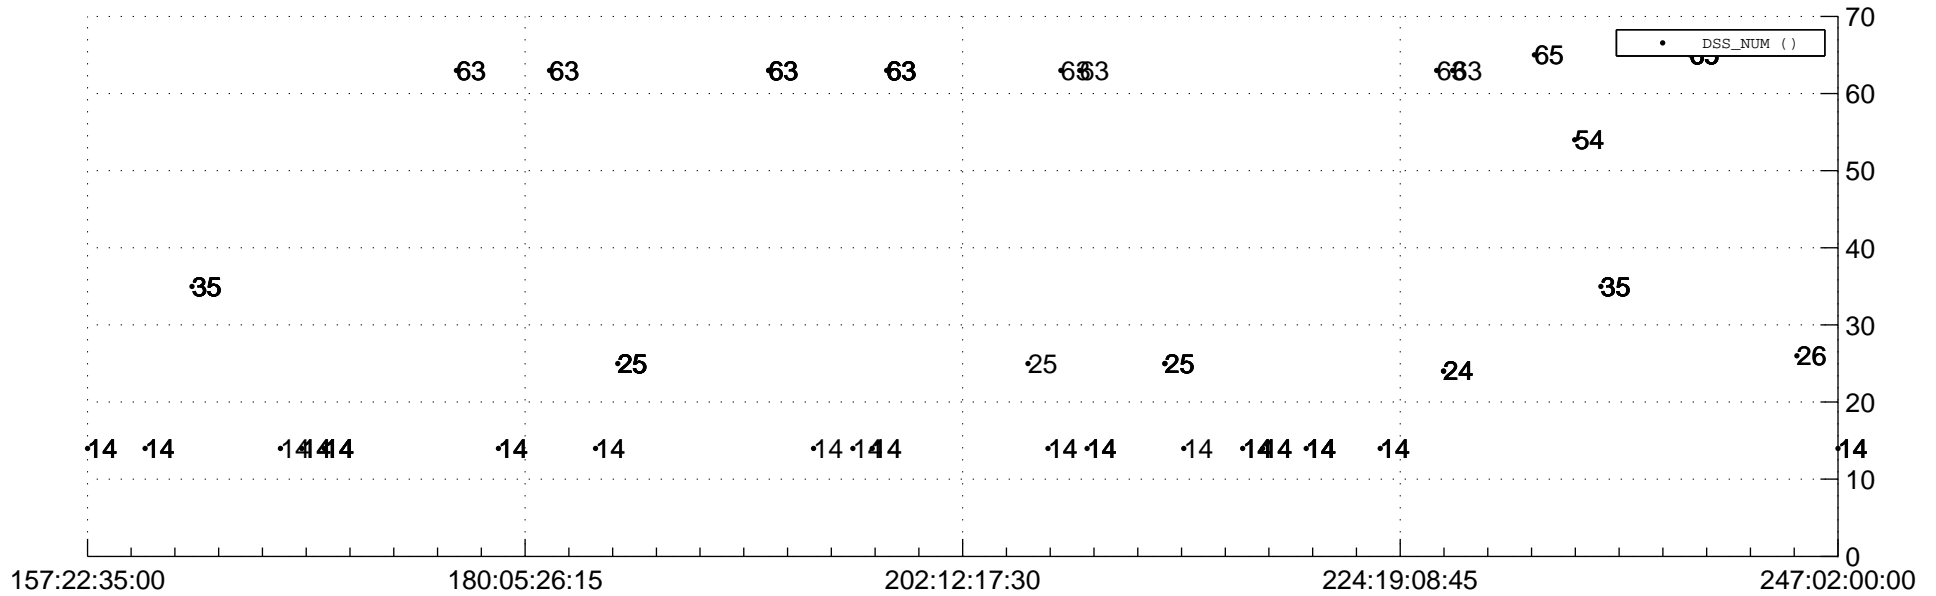

STEREO AHEAD Downlink Performance 2020:249

Number_of_Dropped_Frame

DSS_Station

Spacecraft Time (2020:157:22:35:00.000 -2020:247:02:00:00.000)

/disks/d81/project/stereo/mops/assessment/ahead/automation/output/engdump/yesterdaily/ahead_dp_2020_249.csv