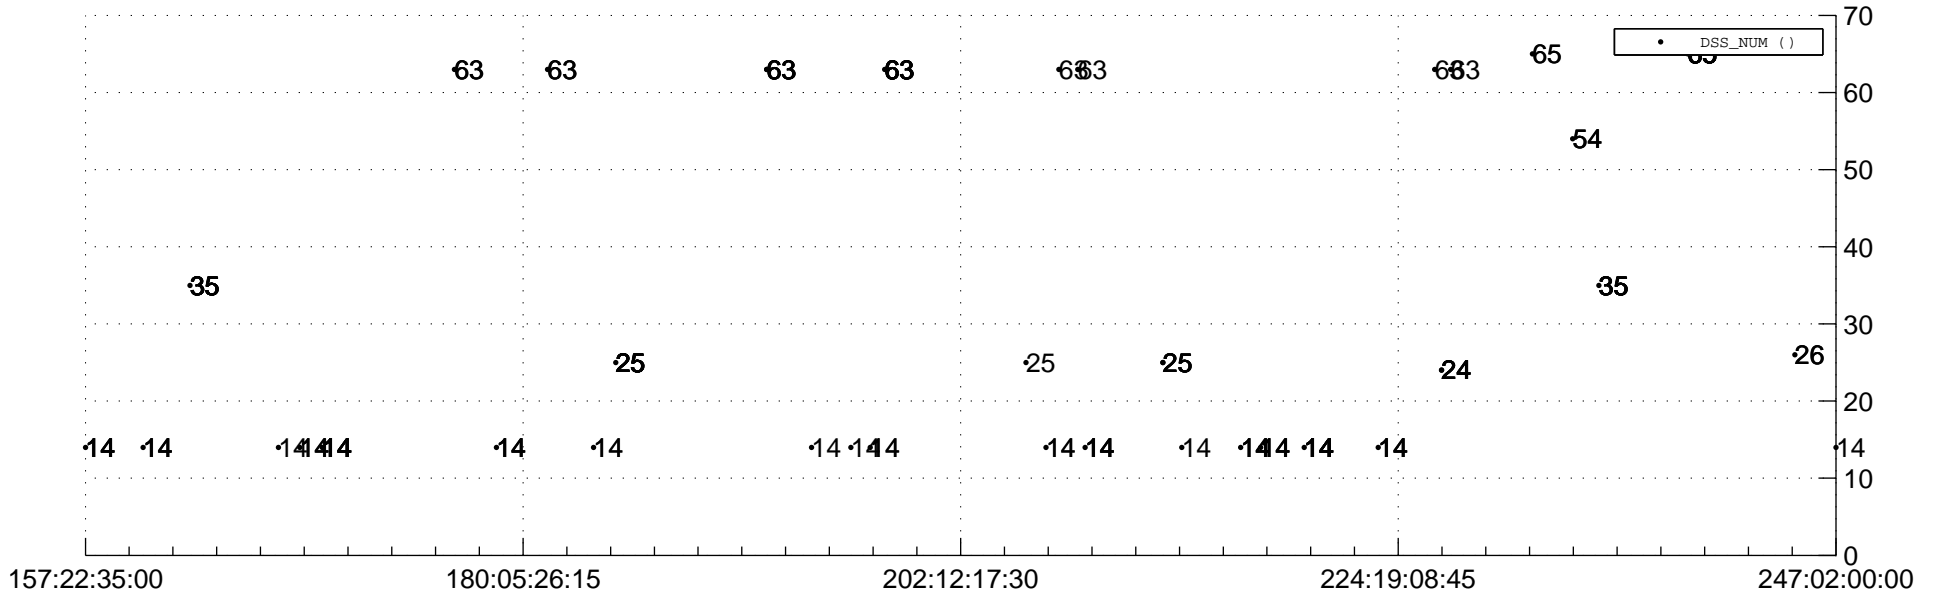

STEREO AHEAD Downlink Performance 2020:247

Number_of_Dropped_Frame

DSS_Station

Spacecraft Time (2020:157:22:35:00.000 -2020:247:02:00:00.000)

/disks/d81/project/stereo/mops/assessment/ahead/automation/output/engdump/yesterday/ahead_dp_2020_247.csv