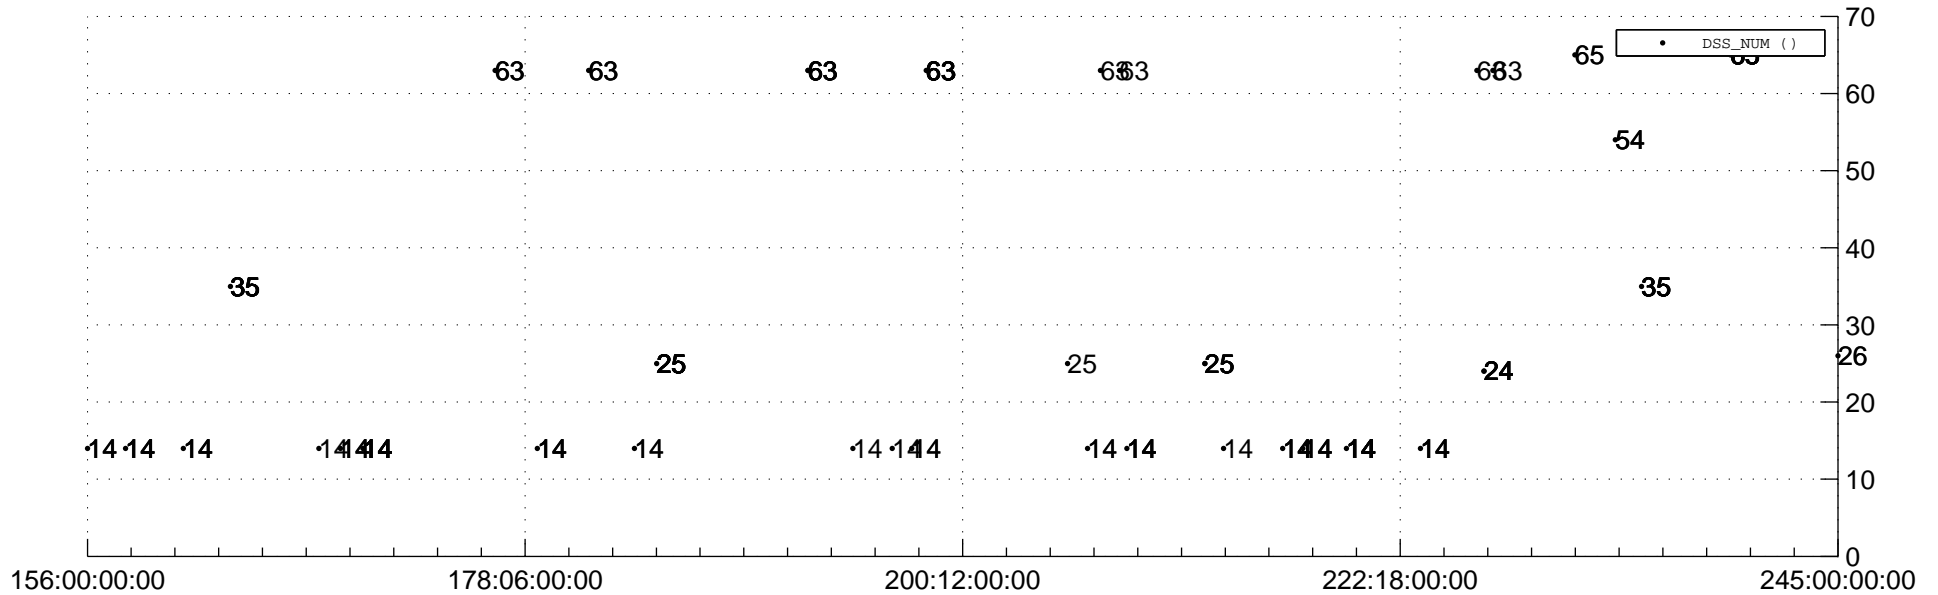

STEREO AHEAD Downlink Performance 2020:246

Number_of_Dropped_Frame

DSS_Station

Spacecraft Time (2020:156:00:00:00.000 -2020:245:00:00:00.000)

/disks/d81/project/stereo/mops/assessment/ahead/automation/output/engdump/yesterdaily/ahead_dp_2020_246.csv