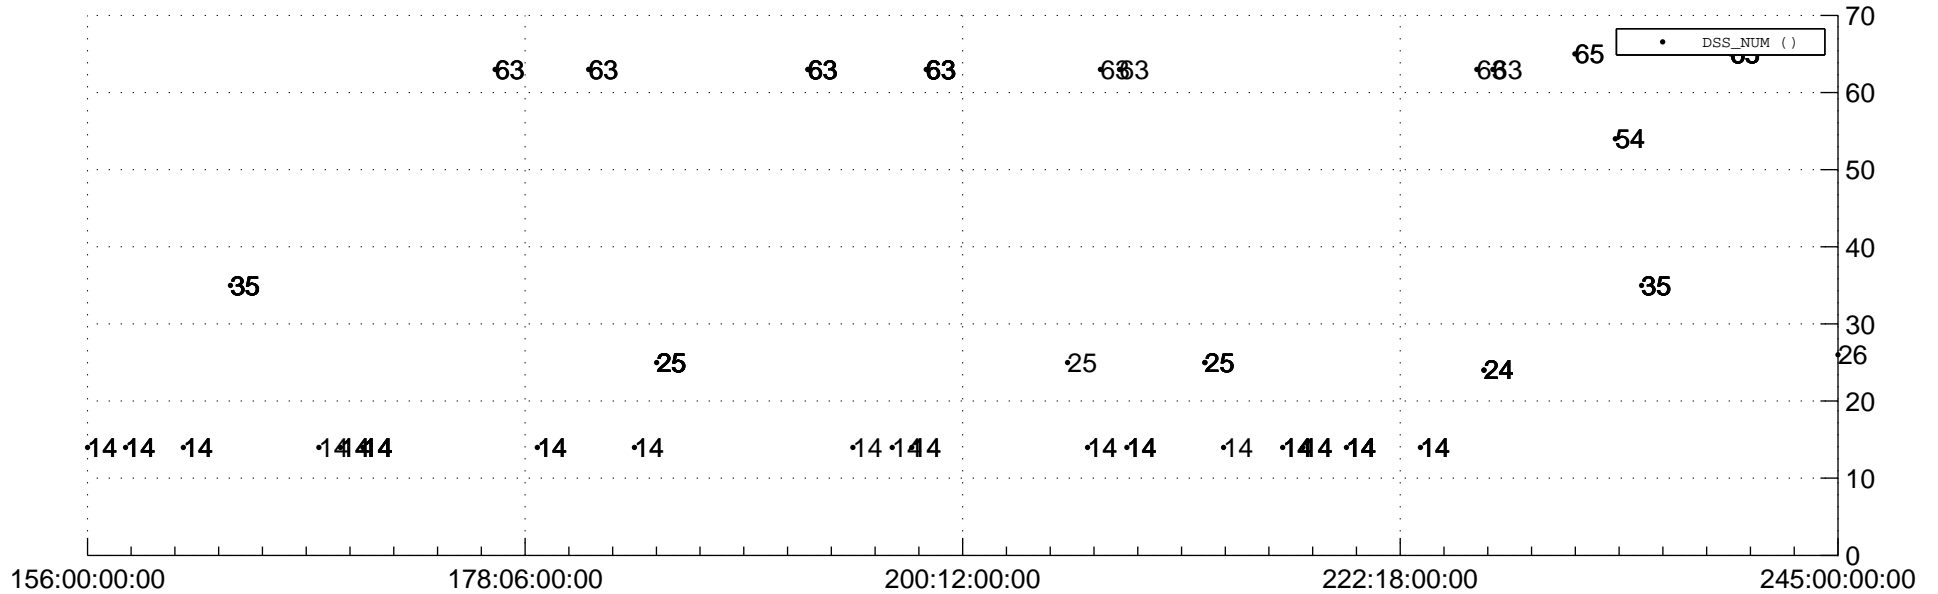

STEREO AHEAD Downlink Performance 2020:245

Number_of_Dropped_Frame

DSS_Station

Spacecraft Time (2020:156:00:00:00.000 -2020:245:00:00:00.000)

/disks/d81/project/stereo/mops/assessment/ahead/automation/output/engdump/yesterdaily/ahead_dp_2020_245.csv