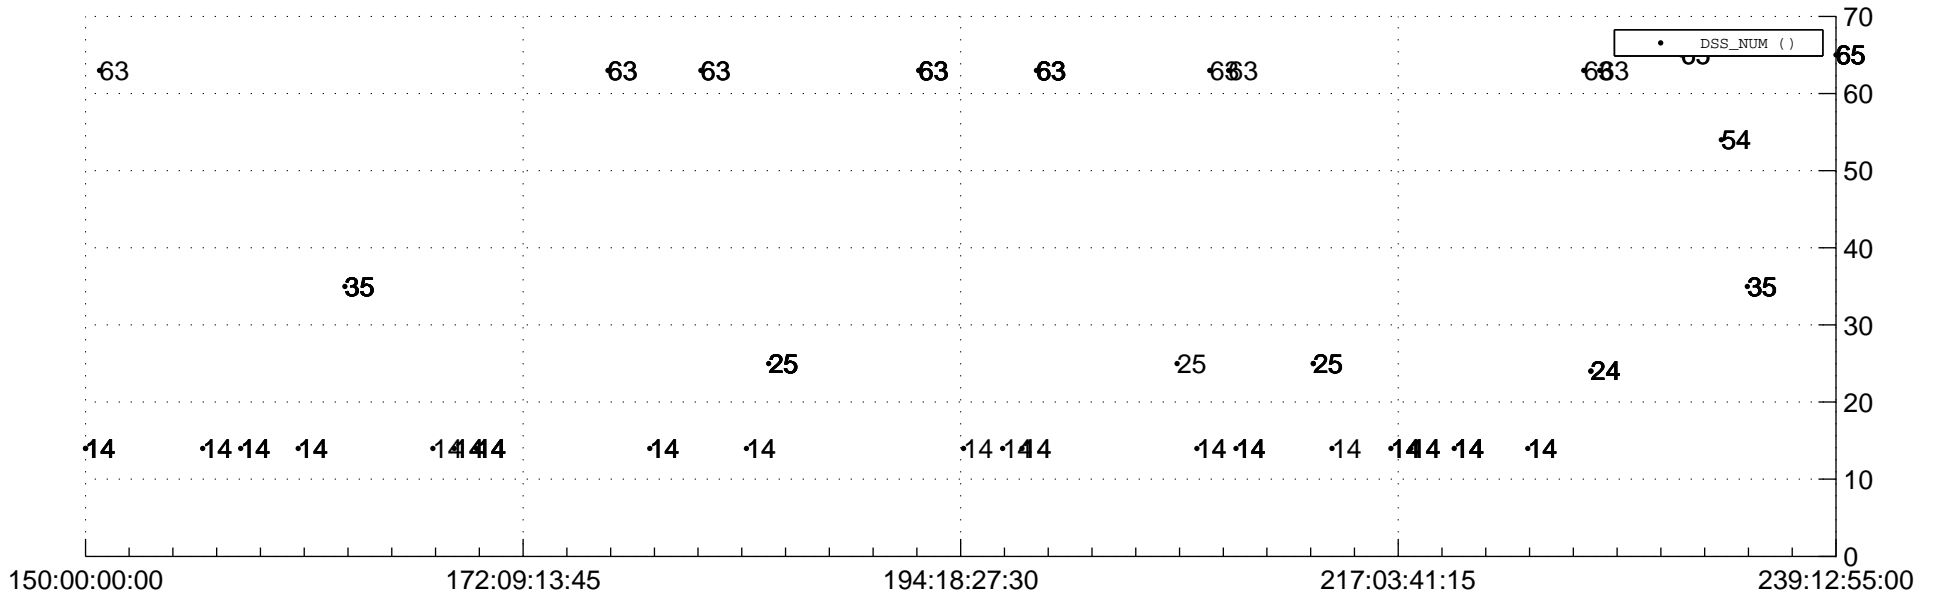

STEREO AHEAD Downlink Performance 2020:243

Number_of_Dropped_Frame

DSS_Station

Spacecraft Time (2020:150:00:00:00.000 -2020:239:12:55:00.000)

/disks/d81/project/stereo/mops/assessment/ahead/automation/output/engdump/yesterday/ahead_dp_2020_243.csv