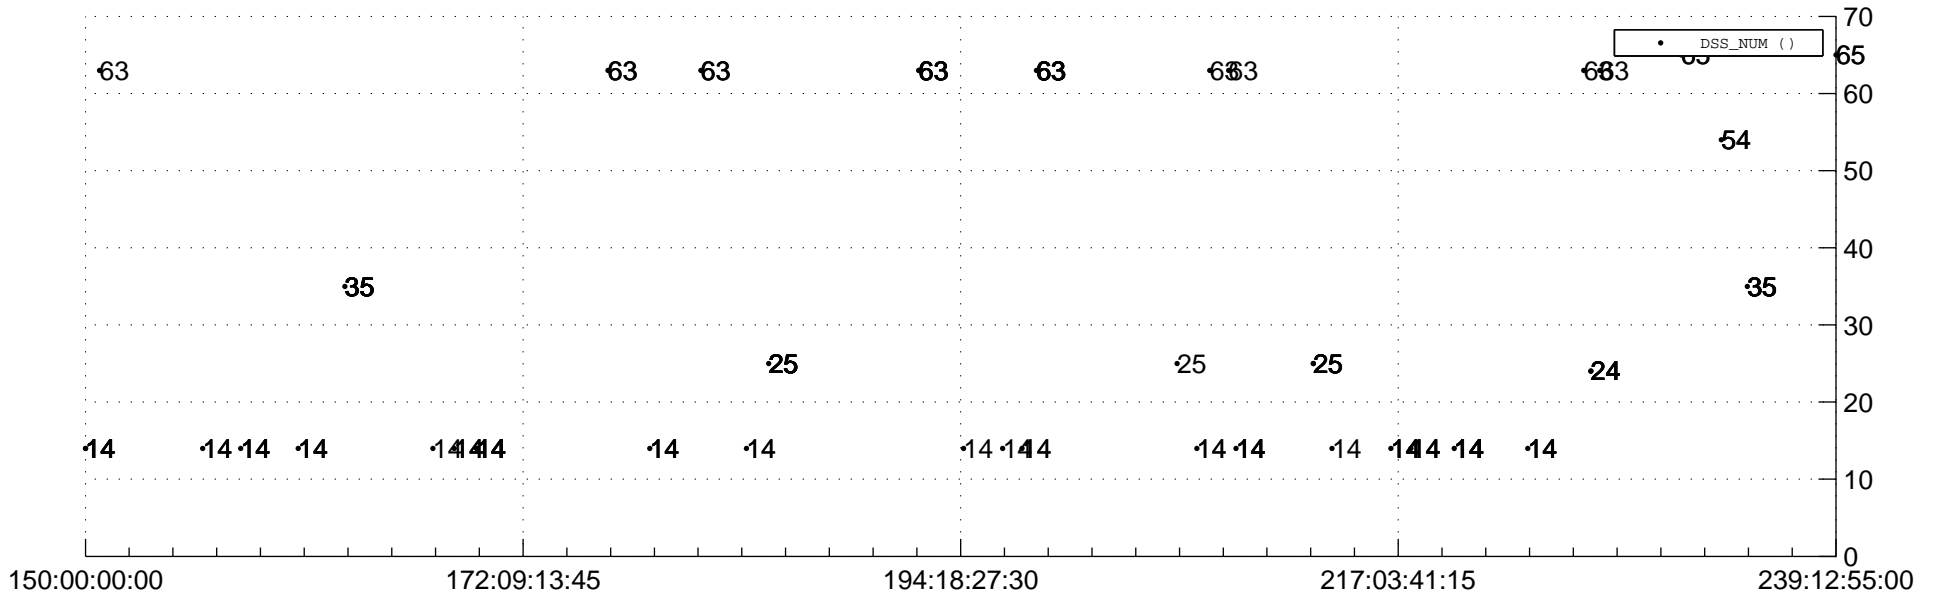

STEREO AHEAD Downlink Performance 2020:240

Number_of_Dropped_Frame

DSS_Station

Spacecraft Time (2020:150:00:00:00.000 -2020:239:12:55:00.000)

/disks/d81/project/stereo/mops/assessment/ahead/automation/output/engdump/yesterday/ahead_dp_2020_240.csv