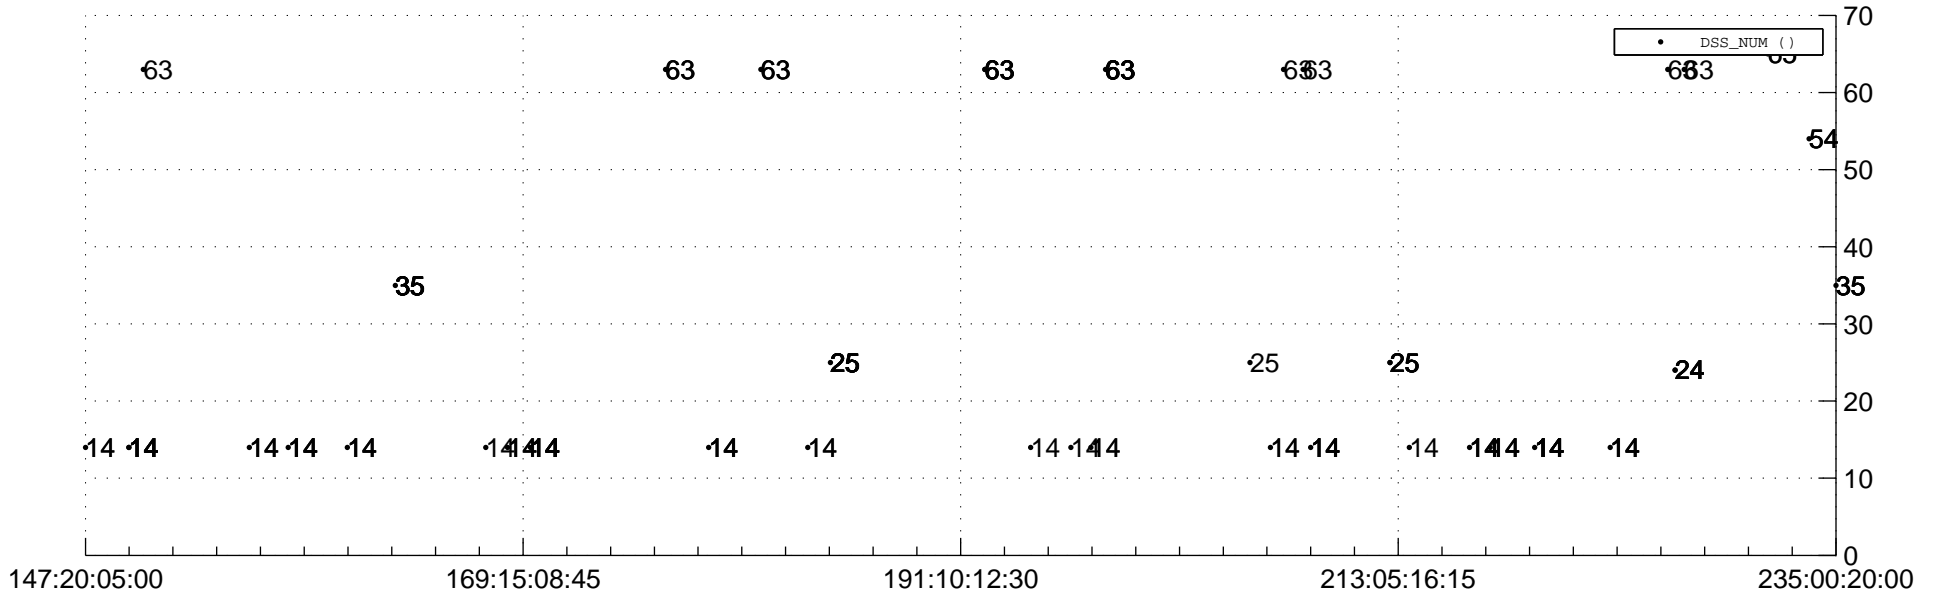

# STEREO AHEAD Downlink Performance 2020:237

## Number\_of\_Dropped\_Frame

## DSS\_Station

Spacecraft Time (2020:147:20:05:00.000 -2020:235:00:20:00.000)

/disks/d81/project/stereo/mops/assessment/ahead/automation/output/engdump/yesterday/ahead\_dp\_2020\_237.csv

Date Created:08/24/2020 01:21:24 PM