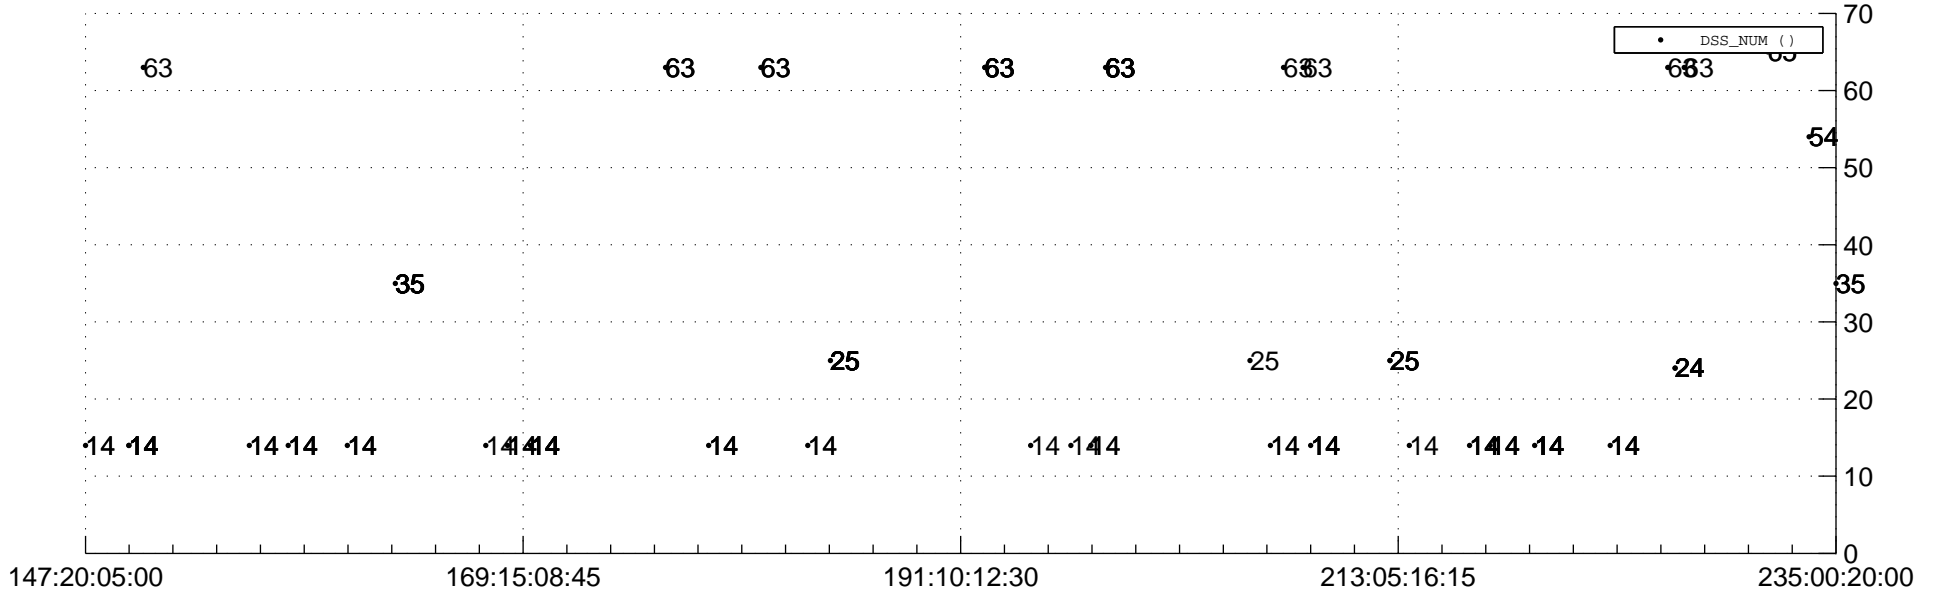

STEREO AHEAD Downlink Performance 2020:236

Number_of_Dropped_Frame

DSS_Station

Spacecraft Time (2020:147:20:05:00.000 -2020:235:00:20:00.000)

/disks/d81/project/stereo/mops/assessment/ahead/automation/output/engdump/yesterday/ahead_dp_2020_236.csv