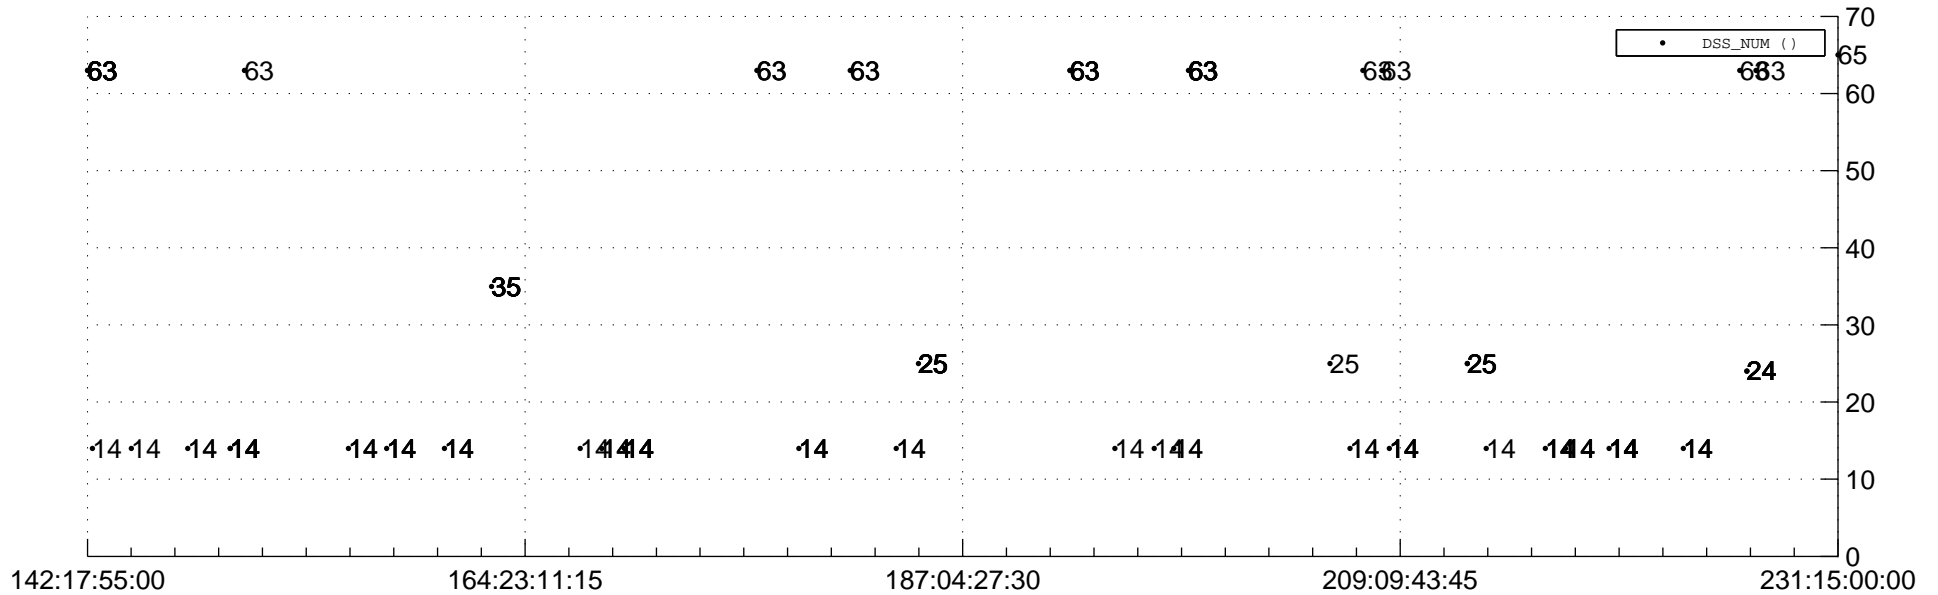

STEREO AHEAD Downlink Performance 2020:232

Number_of_Dropped_Frame

DSS_Station

Spacecraft Time (2020:142:17:55:00.000 -2020:231:15:00:00.000)

/disks/d81/project/stereo/mops/assessment/ahead/automation/output/engdump/yesterday/ahead_dp_2020_232.csv