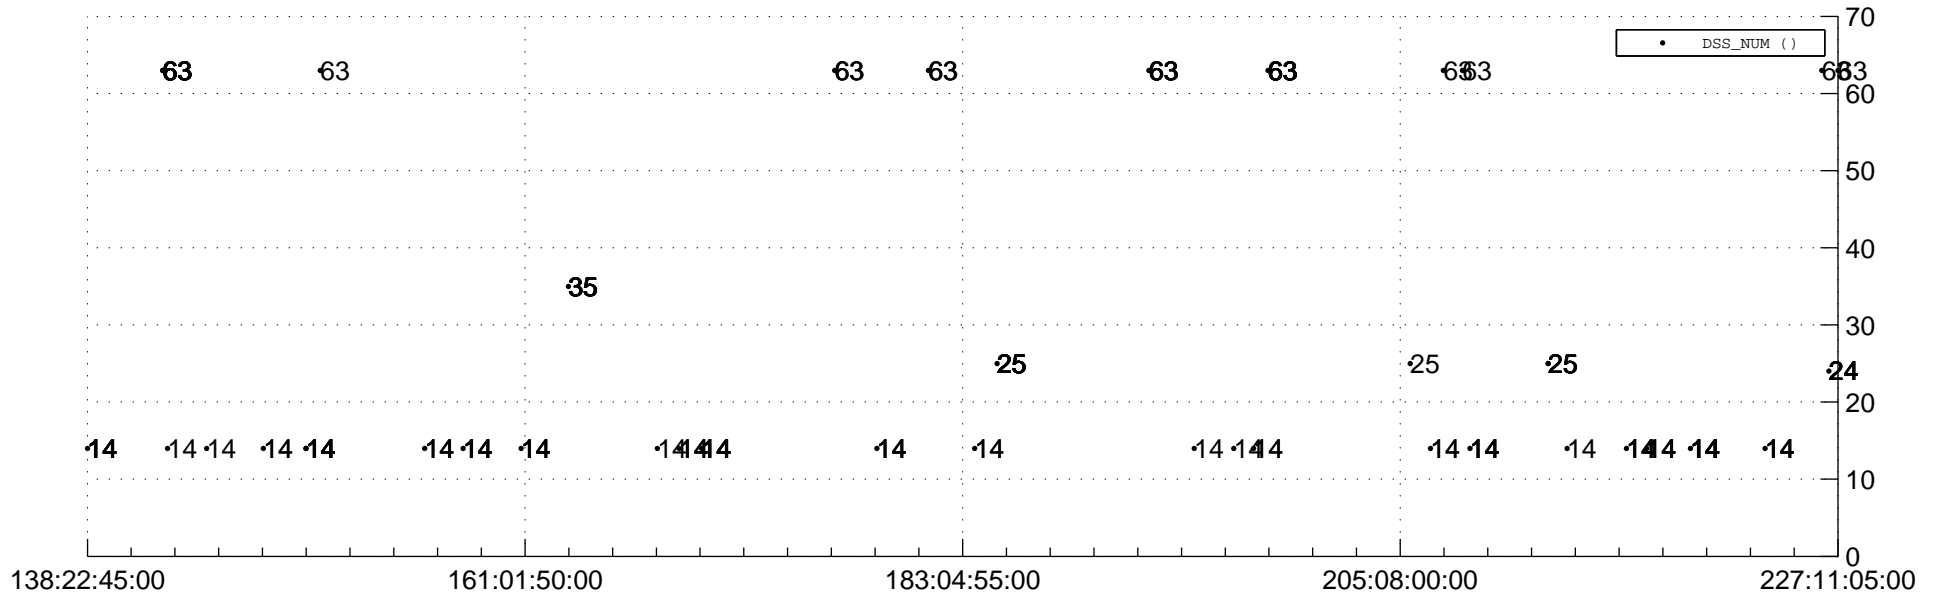

# STEREO AHEAD Downlink Performance 2020:231

## Number\_of\_Dropped\_Frame

## DSS\_Station

Spacecraft Time (2020:138:22:45:00.000 –2020:227:11:05:00.000)

/disks/d81/project/stereo/mops/assessment/ahead/automation/output/engdump/yesterdaily/ahead\_dp\_2020\_231.csv

Date Created:08/18/2020 11:57:07 AM