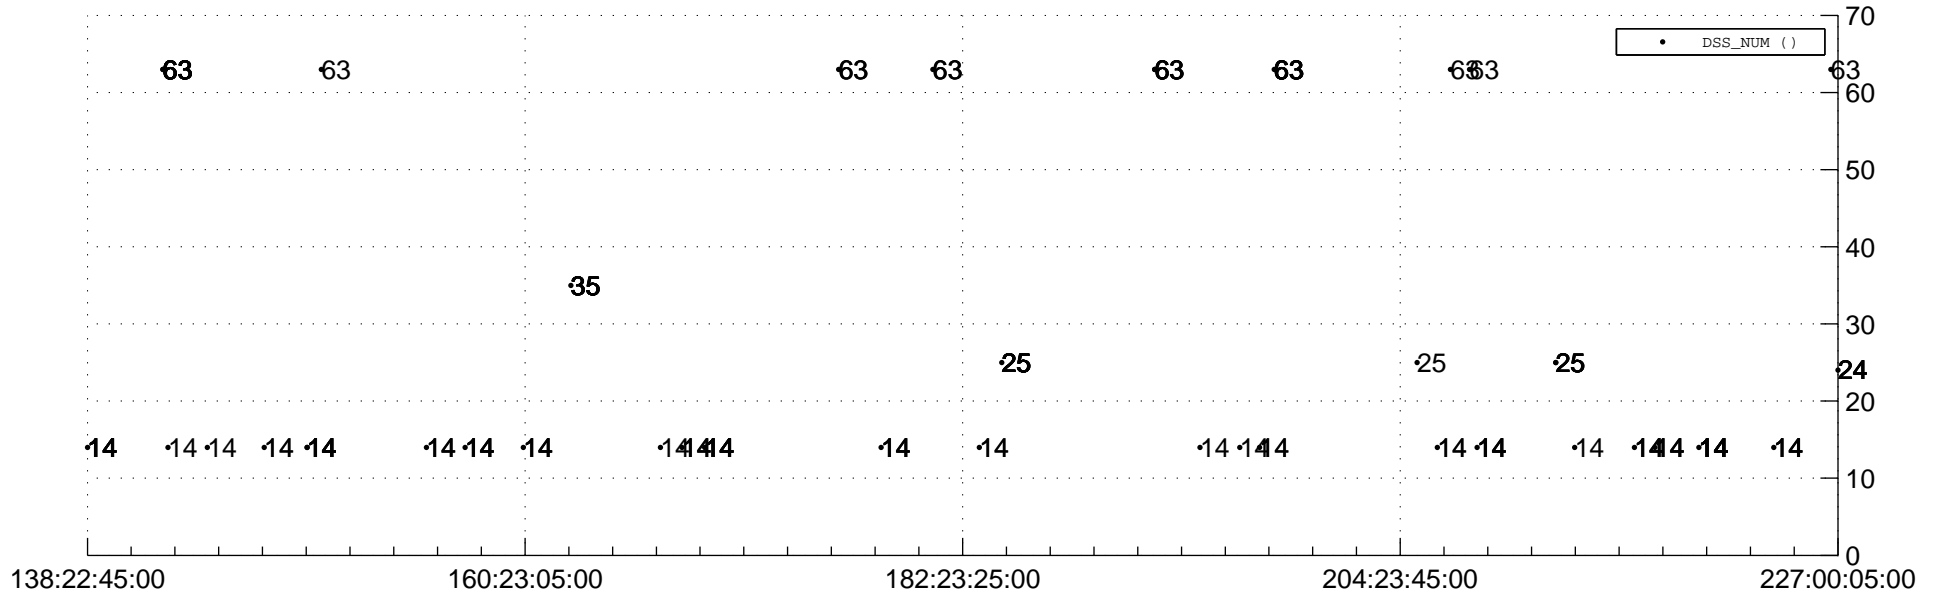

STEREO AHEAD Downlink Performance 2020:230

Number_of_Dropped_Frame

DSS_Station

Spacecraft Time (2020:138:22:45:00.000 -2020:227:00:05:00.000)

/disks/d81/project/stereo/mops/assessment/ahead/automation/output/engdump/yesterdaily/ahead_dp_2020_230.csv