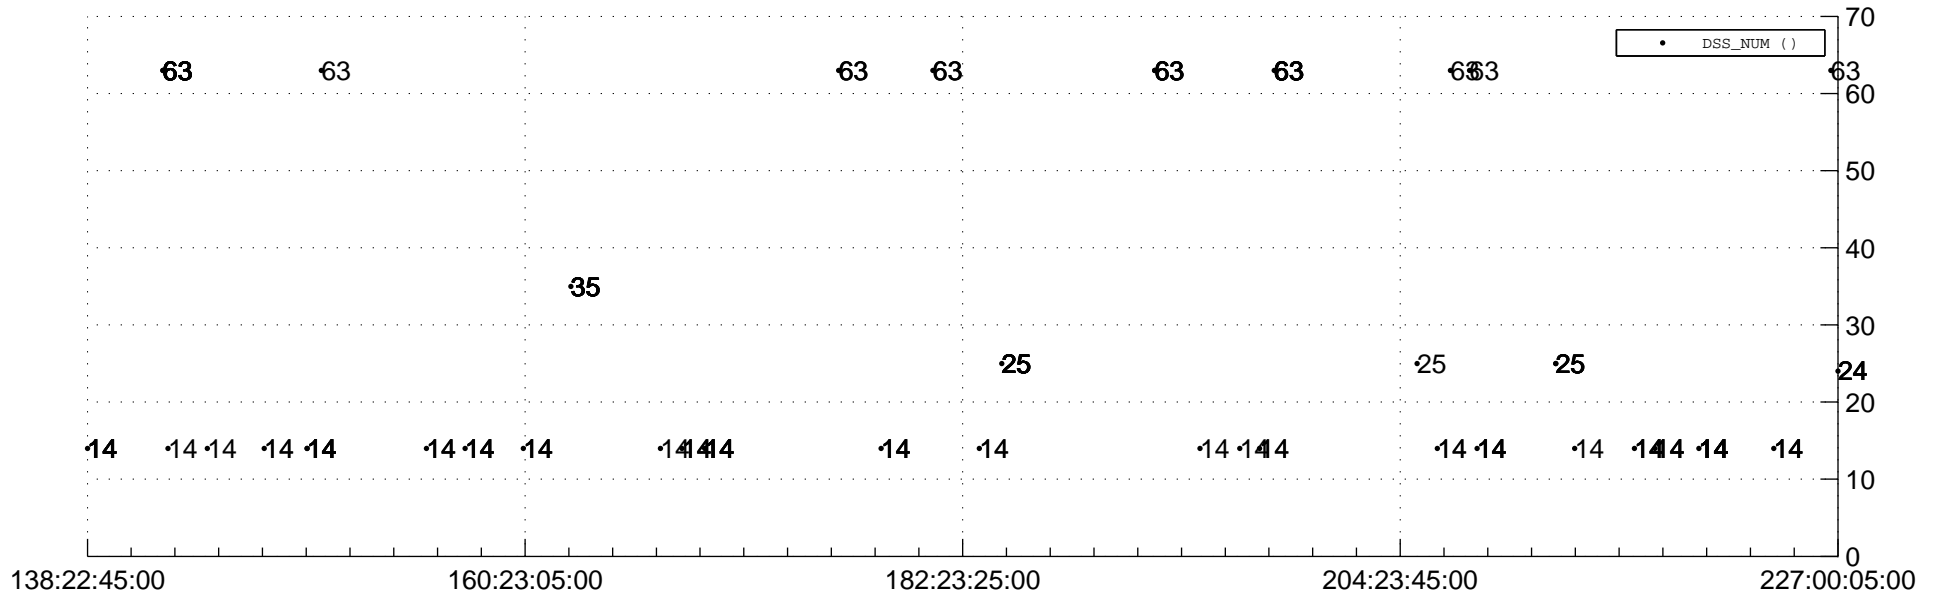

STEREO AHEAD Downlink Performance 2020:229

Number_of_Dropped_Frame

DSS_Station

Spacecraft Time (2020:138:22:45:00.000 -2020:227:00:05:00.000)

/disks/d81/project/stereo/mops/assessment/ahead/automation/output/engdump/yesterdaily/ahead_dp_2020_229.csv