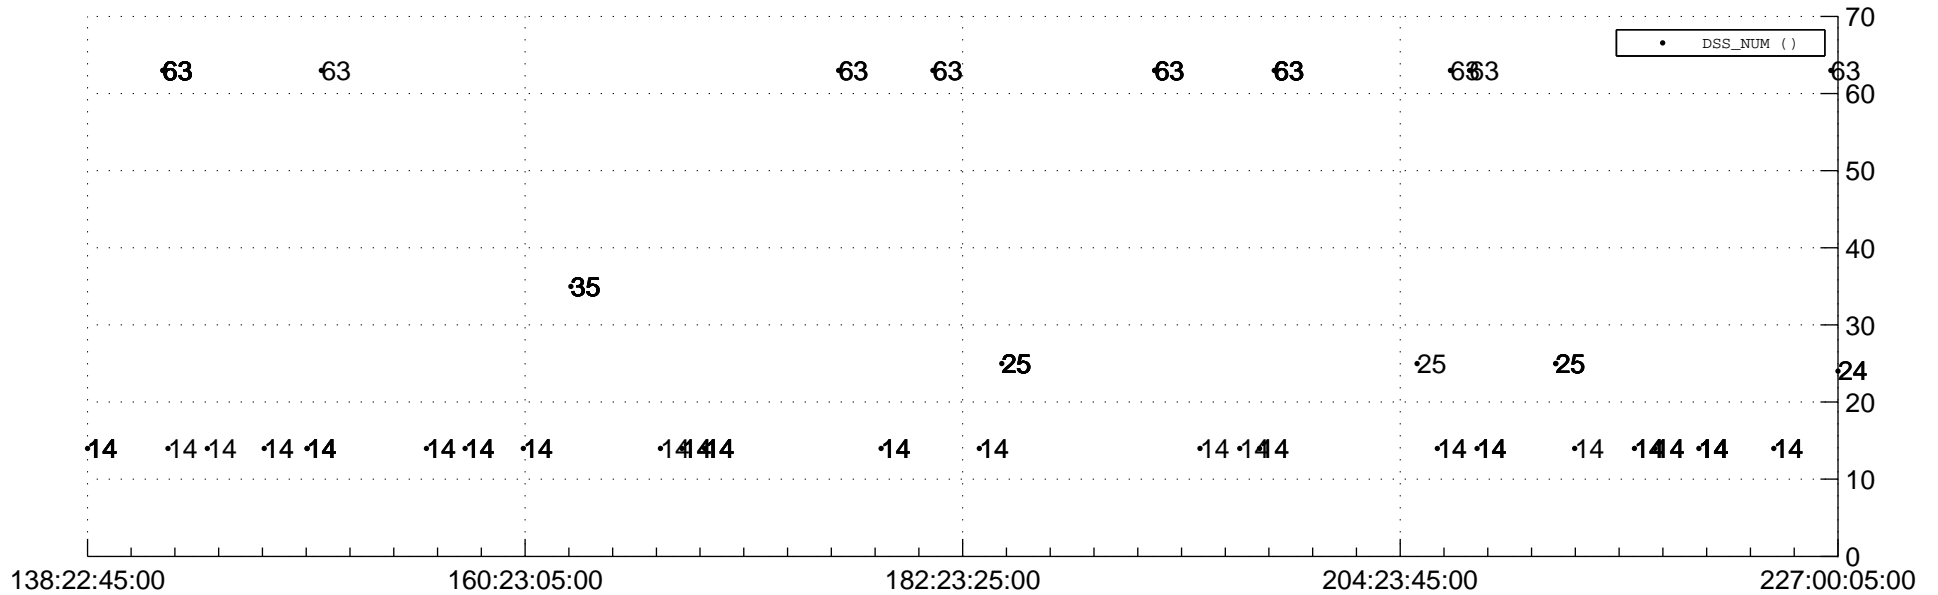

STEREO AHEAD Downlink Performance 2020:228

Number_of_Dropped_Frame

DSS_Station

Spacecraft Time (2020:138:22:45:00.000 -2020:227:00:05:00.000)

/disks/d81/project/stereo/mops/assessment/ahead/automation/output/engdump/yesterday/ahead_dp_2020_228.csv