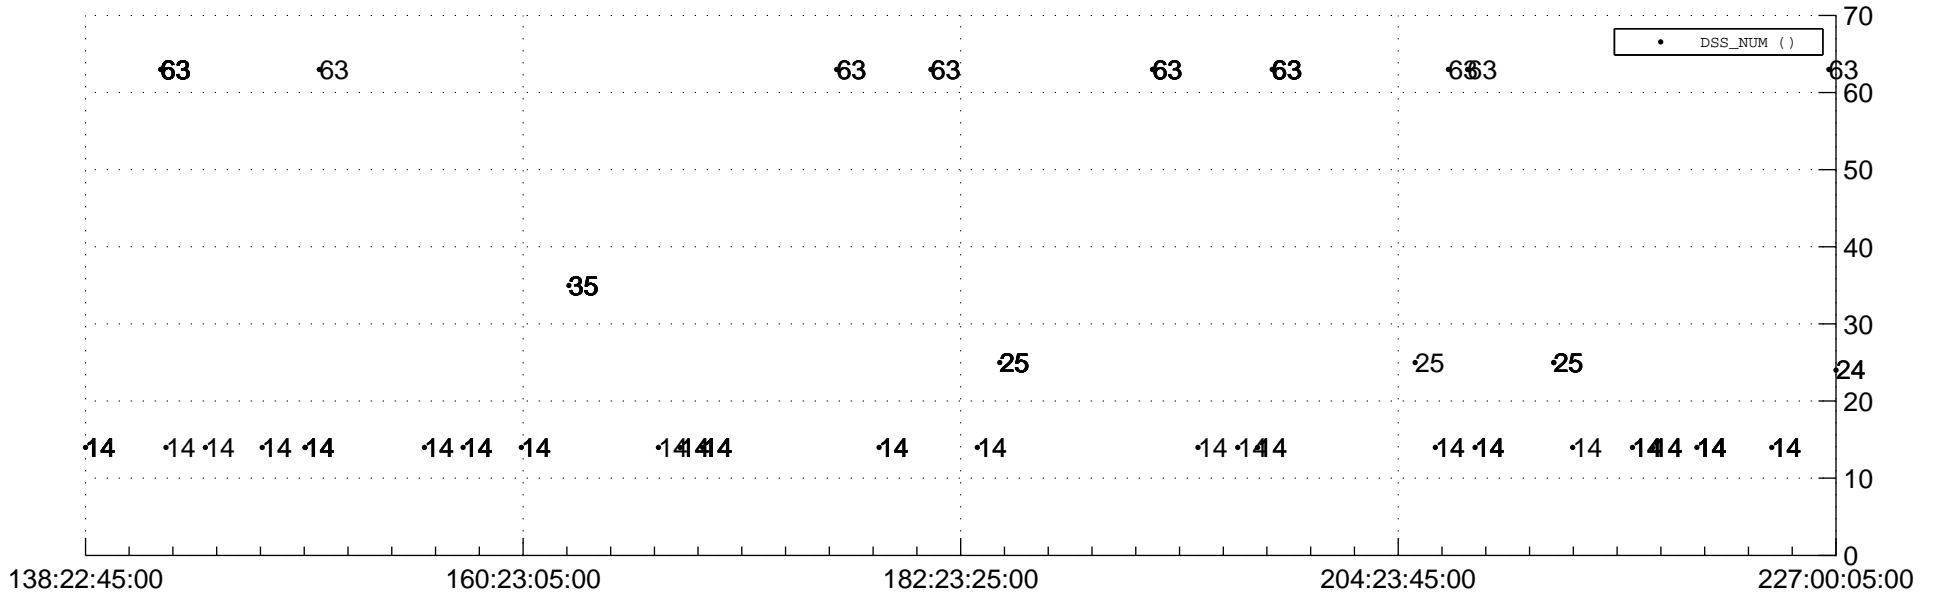

# STEREO AHEAD Downlink Performance 2020:227

## Number\_of\_Dropped\_Frame

## DSS\_Station

Spacecraft Time (2020:138:22:45:00.000 -2020:227:00:05:00.000)

/disks/d81/project/stereo/mops/assessment/ahead/automation/output/engdump/yesterdaily/ahead\_dp\_2020\_227.csv

Date Created:08/14/2020 11:23:55 AM