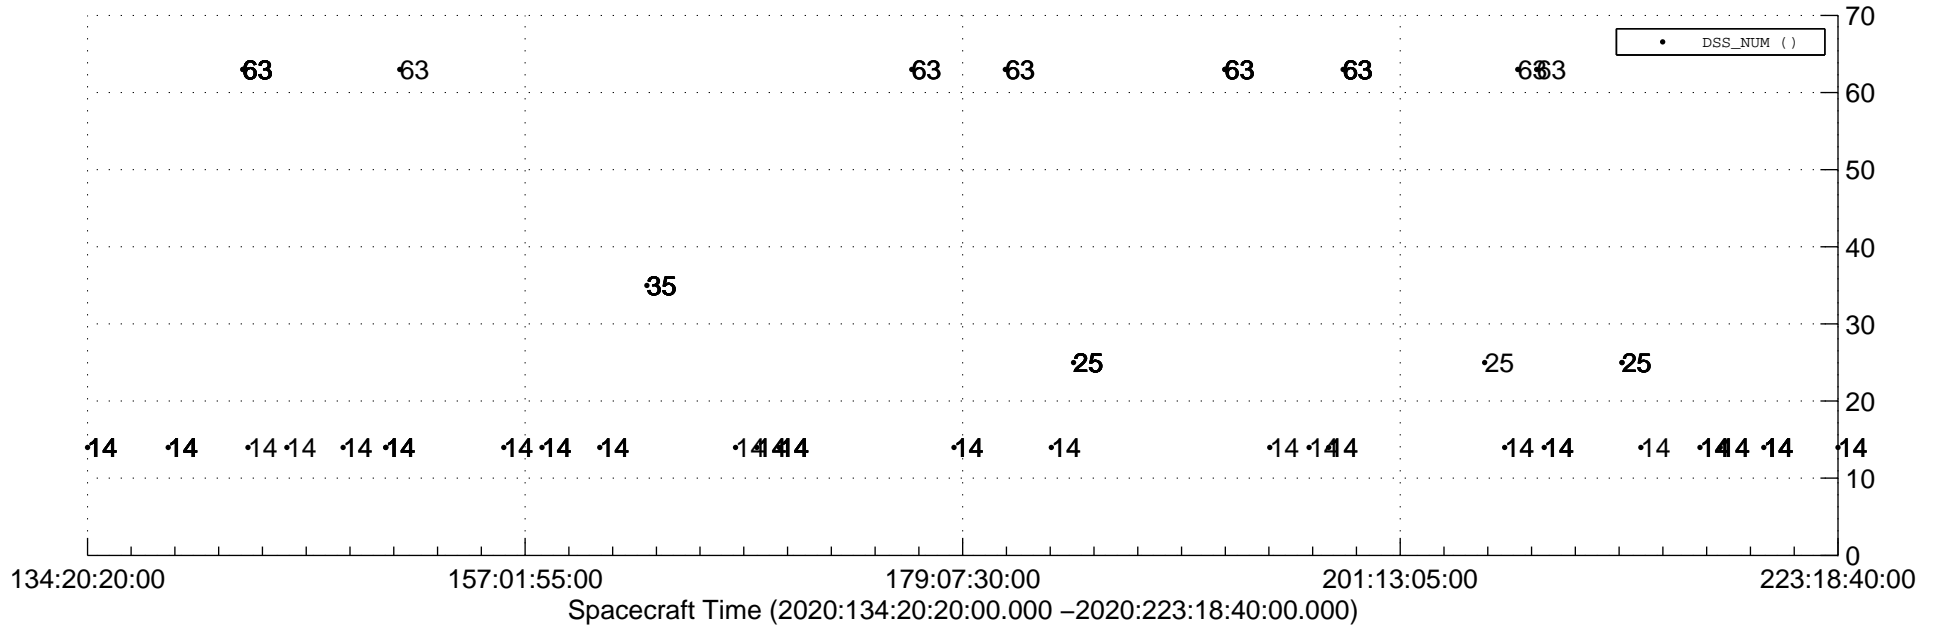

STEREO AHEAD Downlink Performance 2020:225

Number_of_Dropped_Frame

DSS_Station

Spacecraft Time (2020:134:20:20:00.000 -2020:223:18:40:00.000)

/disks/d81/project/stereo/mops/assessment/ahead/automation/output/engdump/yesterdaily/ahead_dp_2020_225.csv