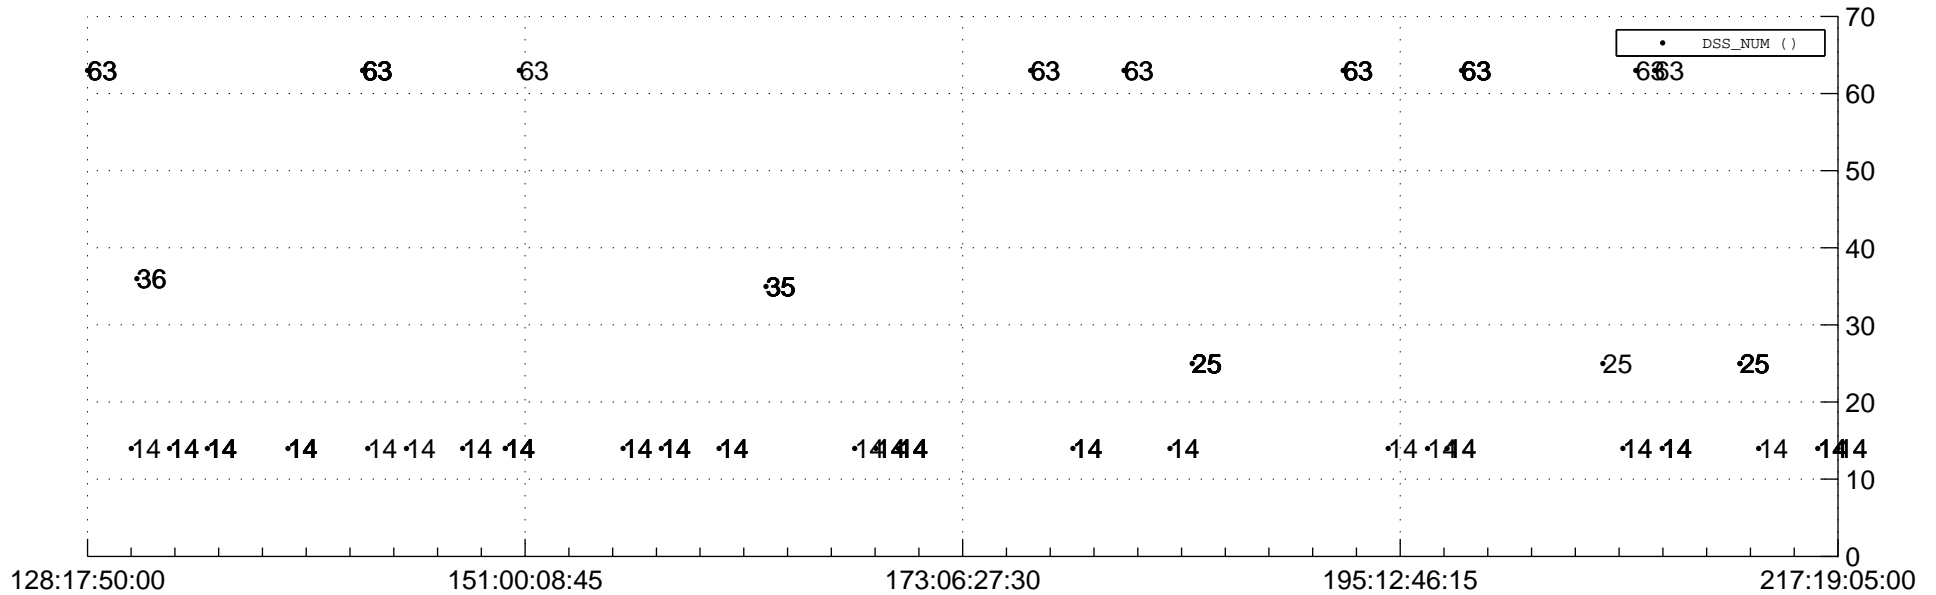

STEREO AHEAD Downlink Performance 2020:218

Number_of_Dropped_Frame

DSS_Station

Spacecraft Time (2020:128:17:50:00.000 -2020:217:19:05:00.000)

/disks/d81/project/stereo/mops/assessment/ahead/automation/output/engdump/yesterday/ahead_dp_2020_218.csv