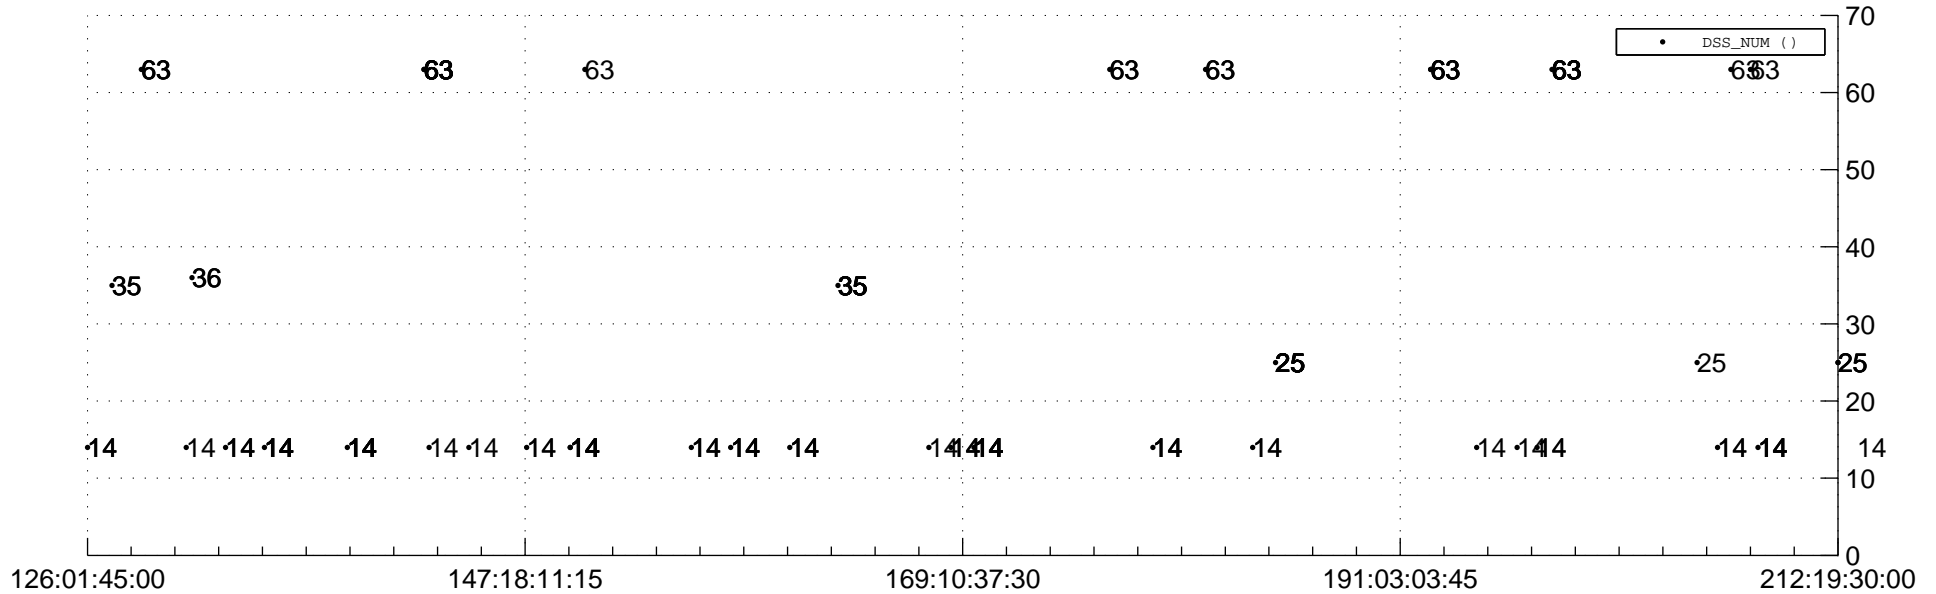

STEREO AHEAD Downlink Performance 2020:214

Number_of_Dropped_Frame

DSS_Station

Spacecraft Time (2020:126:01:45:00.000 -2020:212:19:30:00.000)

/disks/d81/project/stereo/mops/assessment/ahead/automation/output/engdump/yesterday/ahead_dp_2020_214.csv