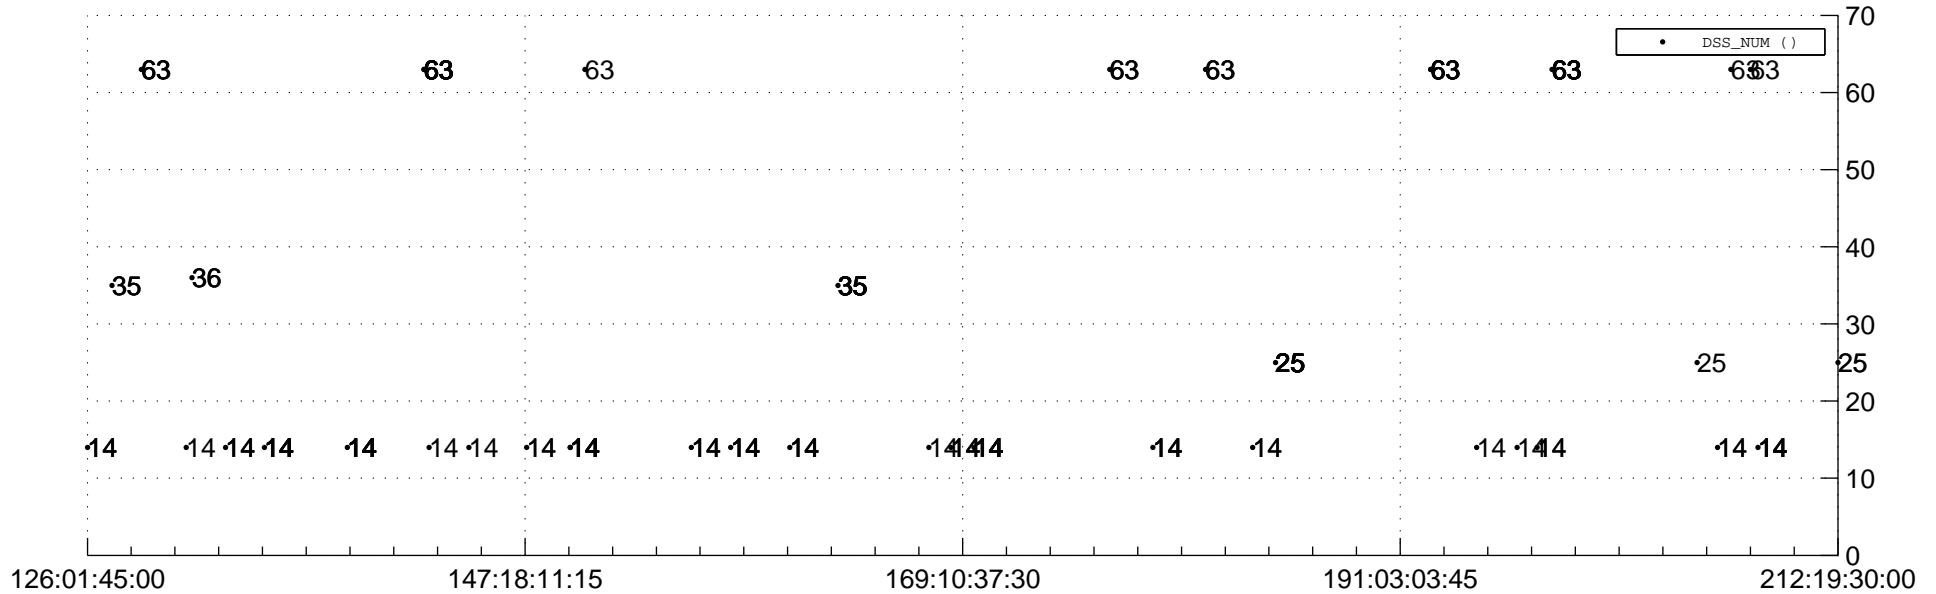

# STEREO AHEAD Downlink Performance 2020:213

## Number\_of\_Dropped\_Frame

## DSS\_Station

Spacecraft Time (2020:126:01:45:00.000 –2020:212:19:30:00.000)

/disks/d81/project/stereo/mops/assessment/ahead/automation/output/engdump/yesterdaily/ahead\_dp\_2020\_213.csv

Date Created:07/31/2020 12:06:45 PM