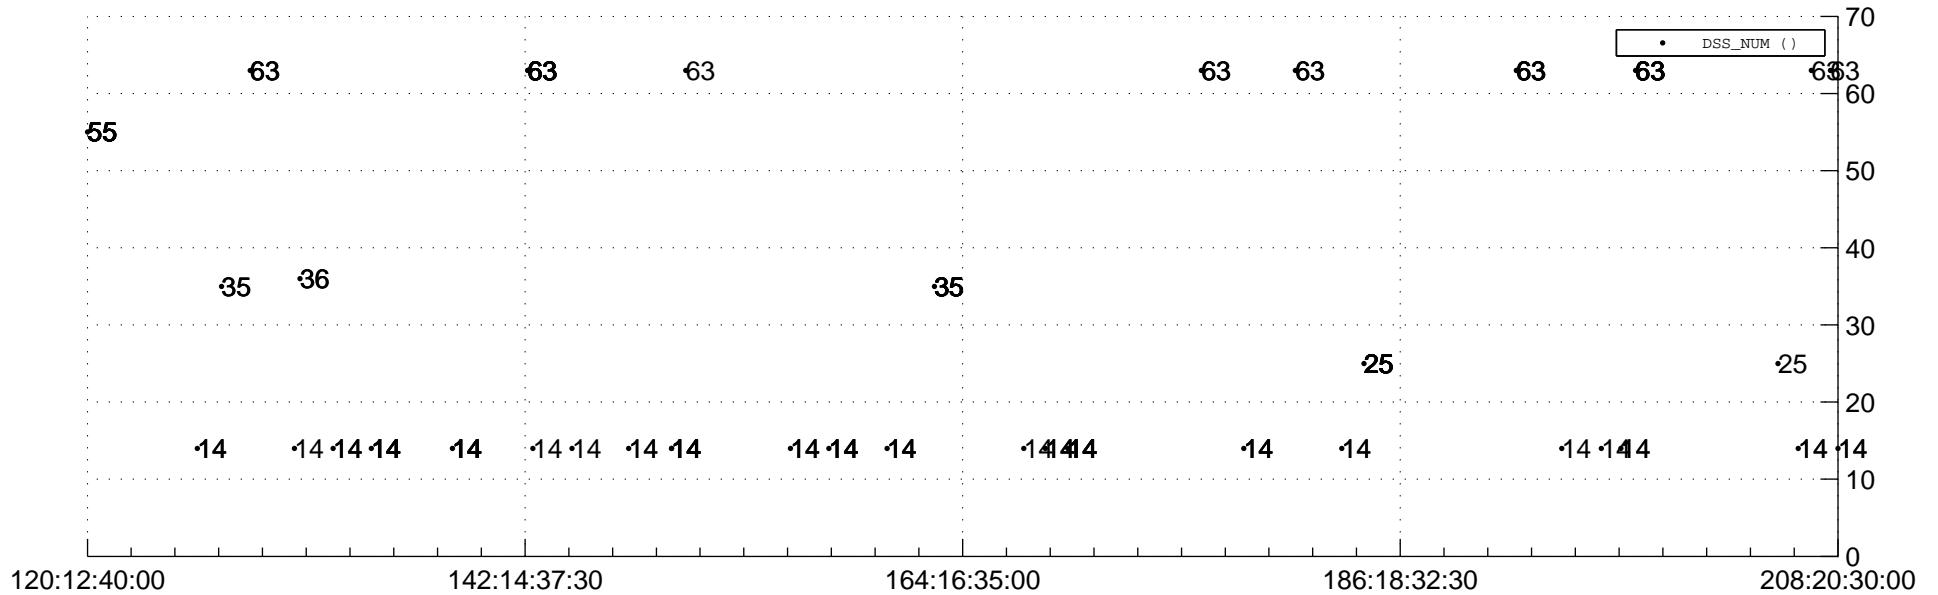

STEREO AHEAD Downlink Performance 2020:209

Number_of_Dropped_Frame

DSS_Station

Spacecraft Time (2020:120:12:40:00.000 -2020:208:20:30:00.000)

/disks/d81/project/stereo/mops/assessment/ahead/automation/output/engdump/yesterdaily/ahead_dp_2020_209.csv