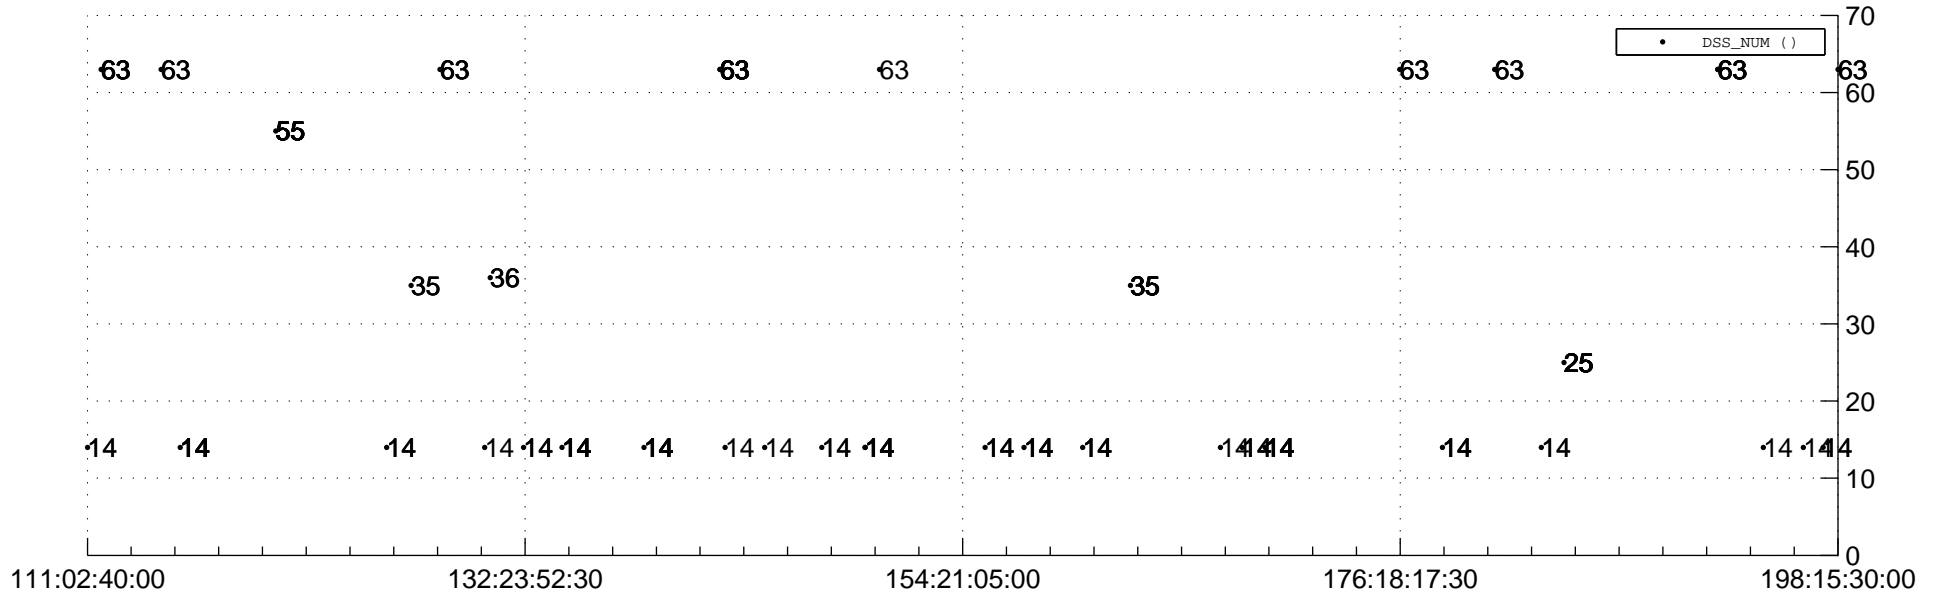

# STEREO AHEAD Downlink Performance 2020:201

## Number\_of\_Dropped\_Frame

## DSS\_Station

Spacecraft Time (2020:111:02:40:00.000 –2020:198:15:30:00.000)

/disks/d81/project/stereo/mops/assessment/ahead/automation/output/engdump/yesterday/ahead\_dp\_2020\_201.csv

Date Created:07/19/2020 11:06:13 AM