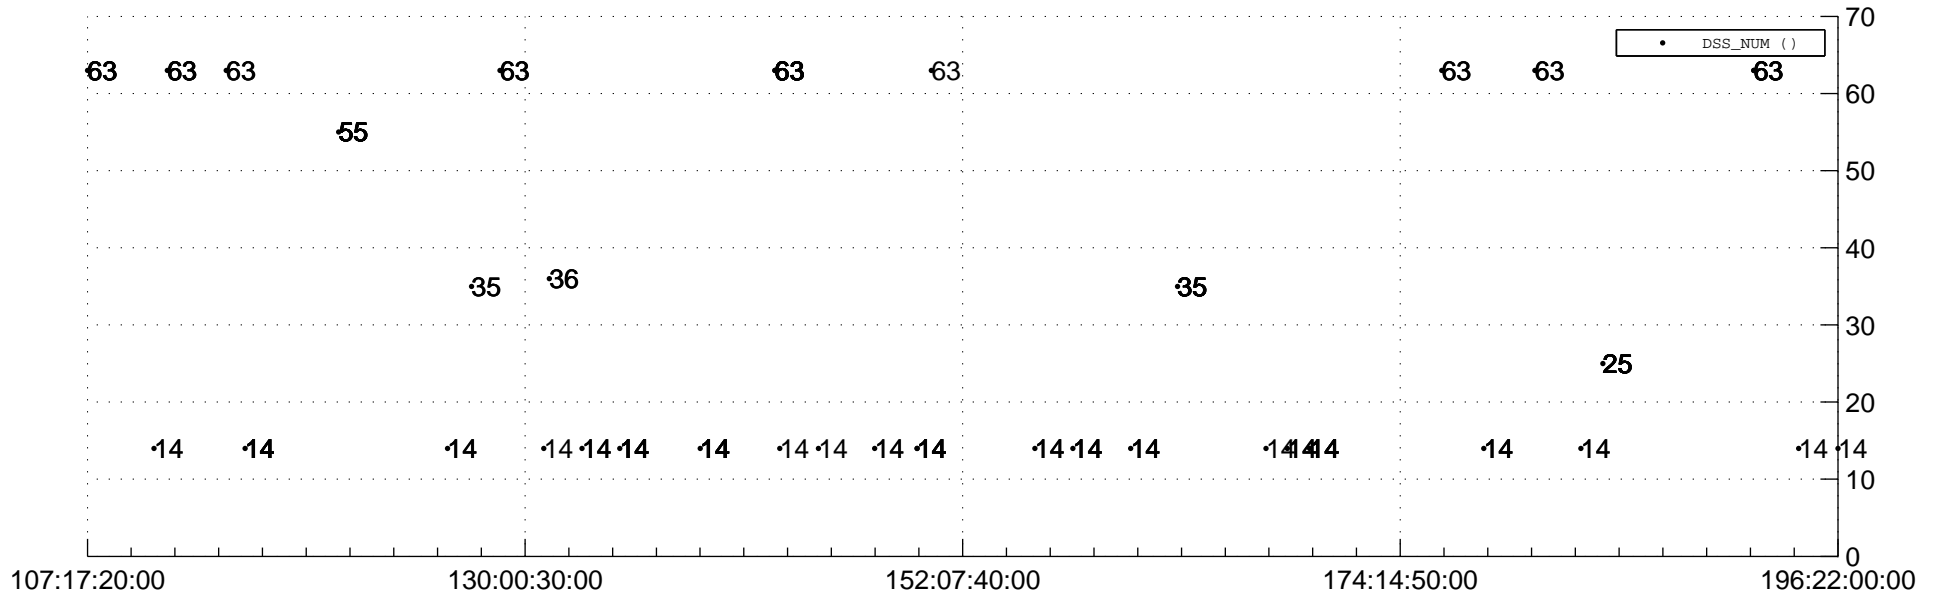

STEREO AHEAD Downlink Performance 2020:197

Number_of_Dropped_Frame

DSS_Station

Spacecraft Time (2020:107:17:20:00.000 -2020:196:22:00:00.000)

/disks/d81/project/stereo/mops/assessment/ahead/automation/output/engdump/yesterdaily/ahead_dp_2020_197.csv