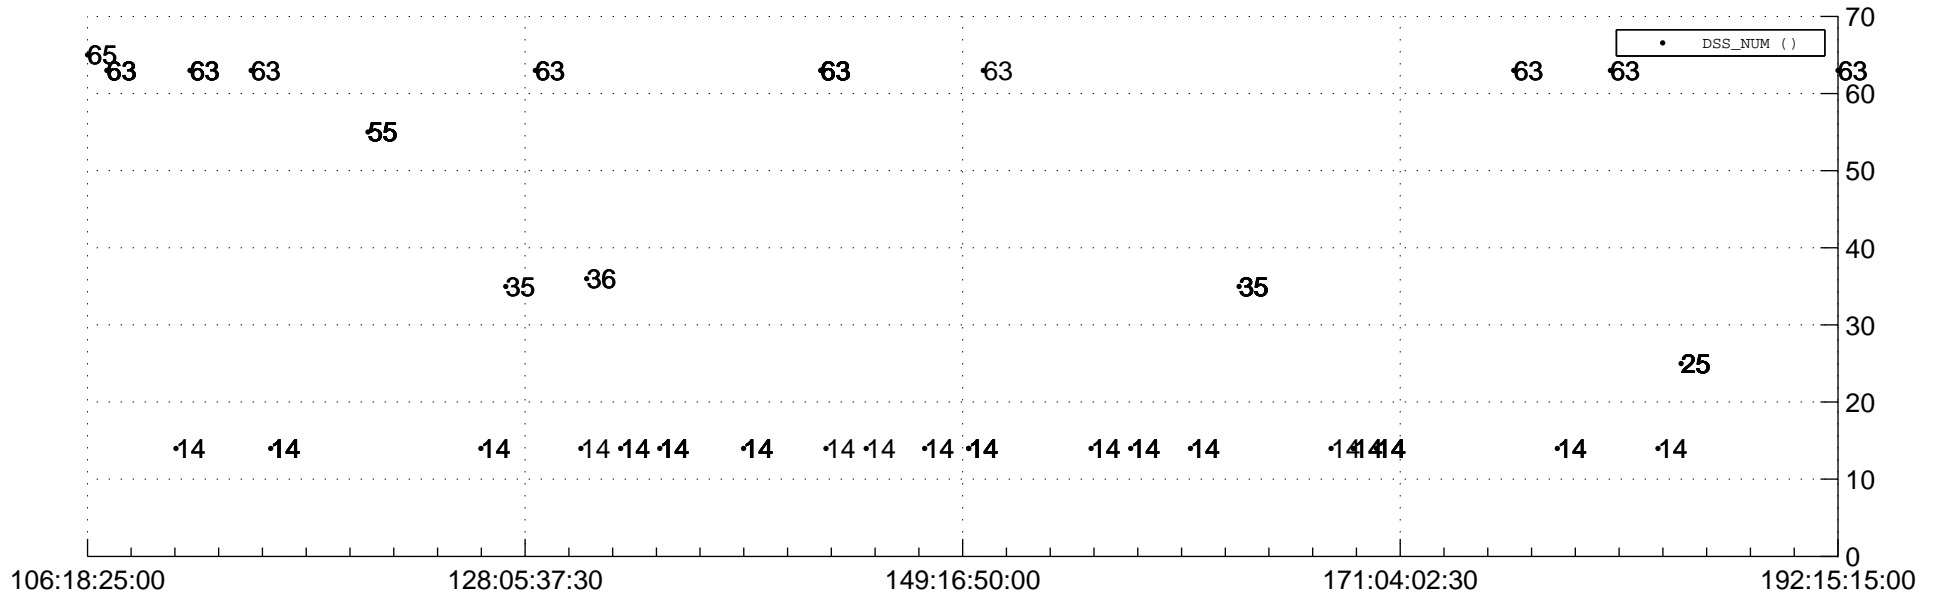

# STEREO AHEAD Downlink Performance 2020:193

## Number\_of\_Dropped\_Frame

## DSS\_Station

Spacecraft Time (2020:106:18:25:00.000 –2020:192:15:15:00.000)

/disks/d81/project/stereo/mops/assessment/ahead/automation/output/engdump/yesterdaily/ahead\_dp\_2020\_193.csv

Date Created: 07/11/2020 02:03:07 PM