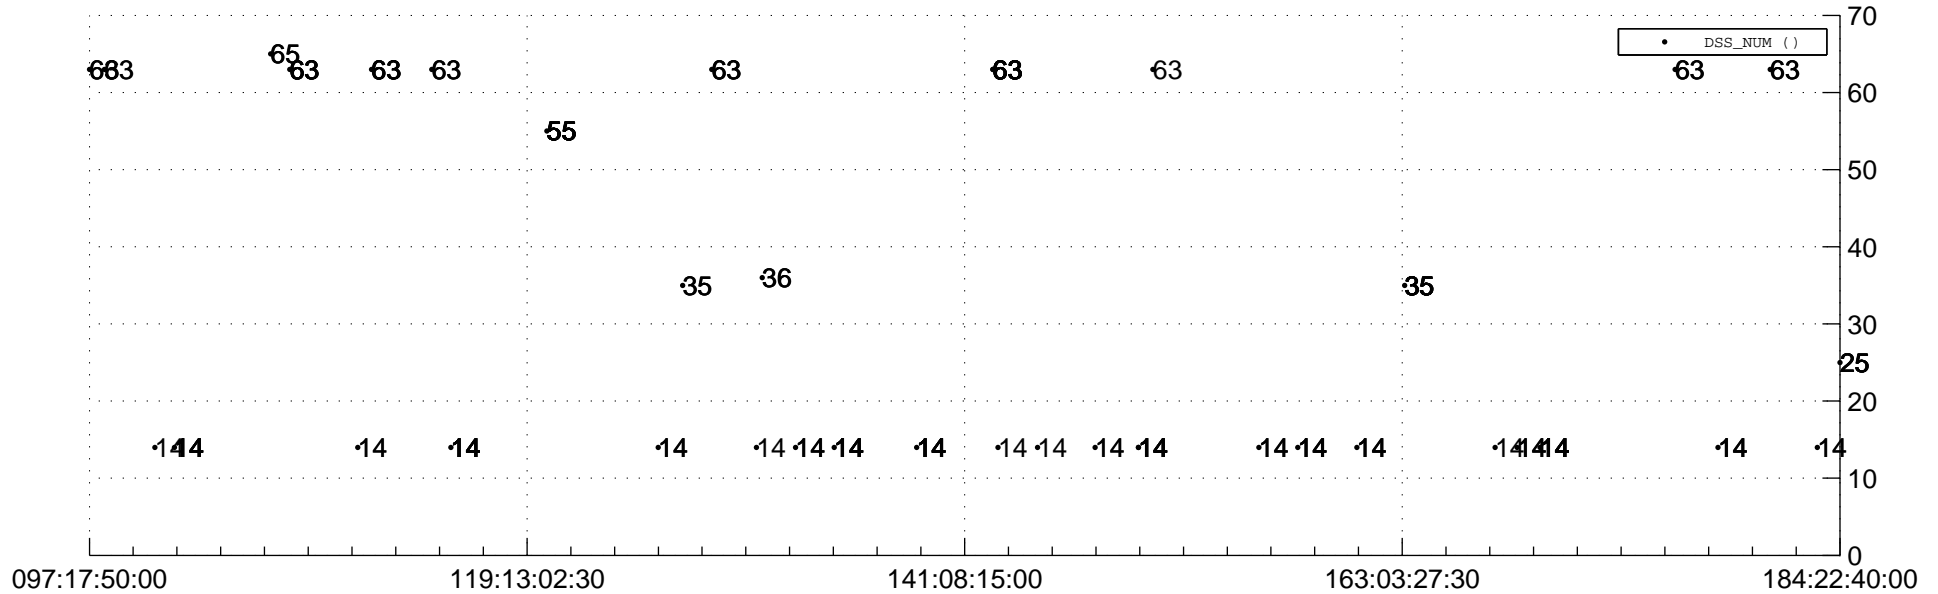

STEREO AHEAD Downlink Performance 2020:188

Number_of_Dropped_Frame

DSS_Station

Spacecraft Time (2020:097:17:50:00.000 -2020:184:22:40:00.000)

/disks/d81/project/stereo/mops/assessment/ahead/automation/output/engdump/yesterdaily/ahead_dp_2020_188.csv