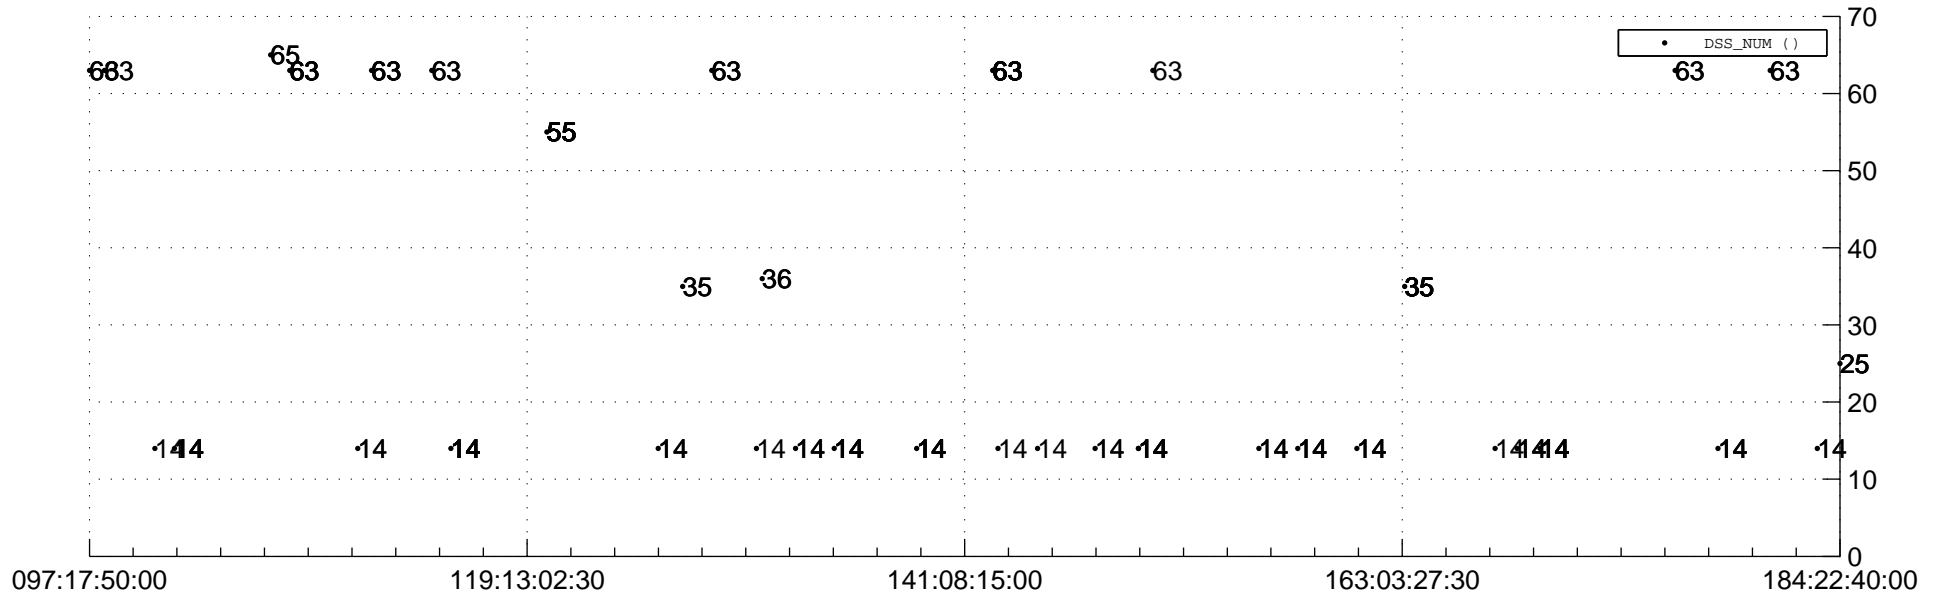

STEREO AHEAD Downlink Performance 2020:187

Number_of_Dropped_Frame

DSS_Station

Spacecraft Time (2020:097:17:50:00.000 -2020:184:22:40:00.000)

/disks/d81/project/stereo/mops/assessment/ahead/automation/output/engdump/yesterday/ahead_dp_2020_187.csv