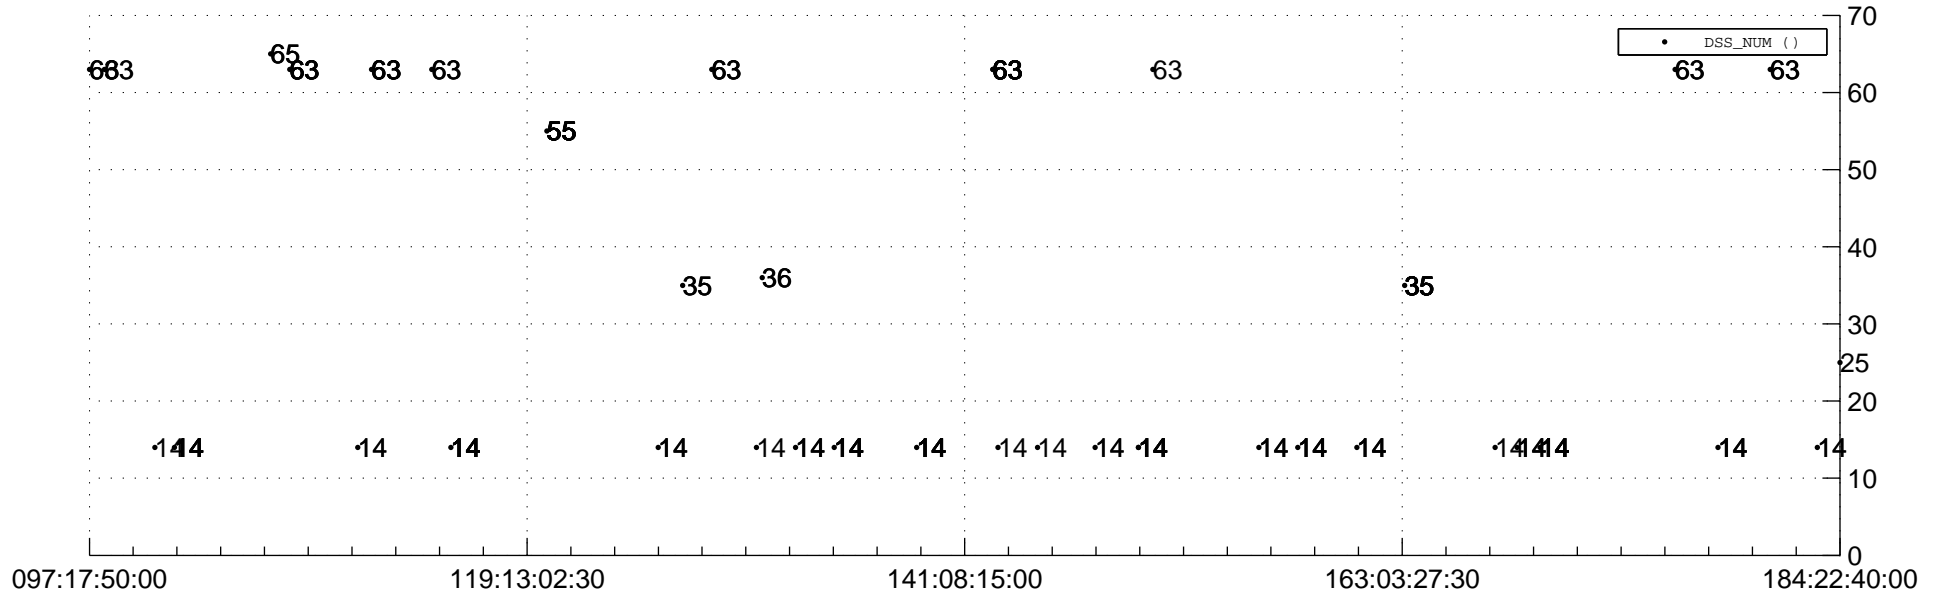

STEREO AHEAD Downlink Performance 2020:185

Number_of_Dropped_Frame

DSS_Station

Spacecraft Time (2020:097:17:50:00.000 -2020:184:22:40:00.000)

/disks/d81/project/stereo/mops/assessment/ahead/automation/output/engdump/yesterday/ahead_dp_2020_185.csv