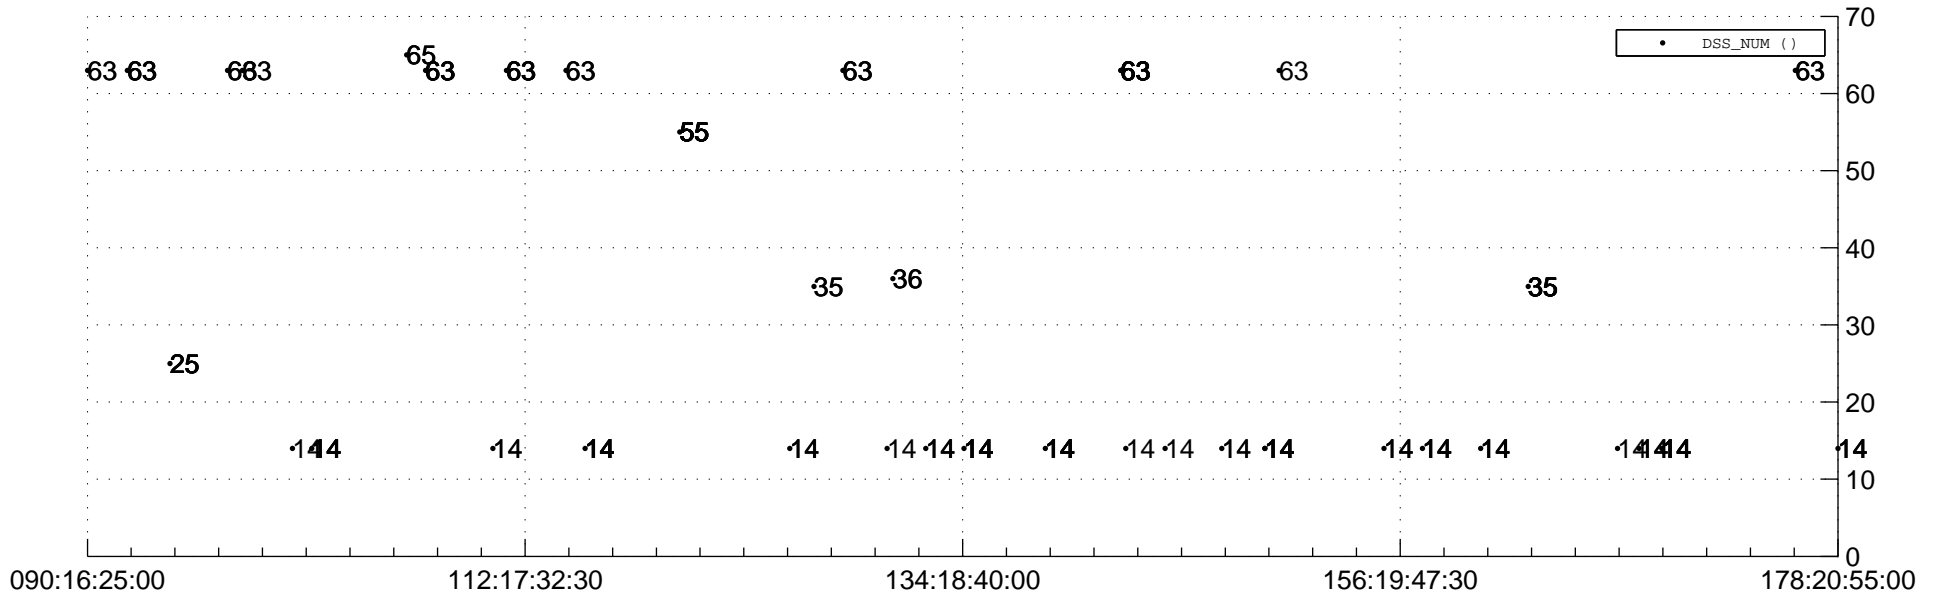

STEREO AHEAD Downlink Performance 2020:180

Number_of_Dropped_Frame

DSS_Station

Spacecraft Time (2020:090:16:25:00.000 -2020:178:20:55:00.000)

/disks/d81/project/stereo/mops/assessment/ahead/automation/output/engdump/yesterday/ahead_dp_2020_180.csv